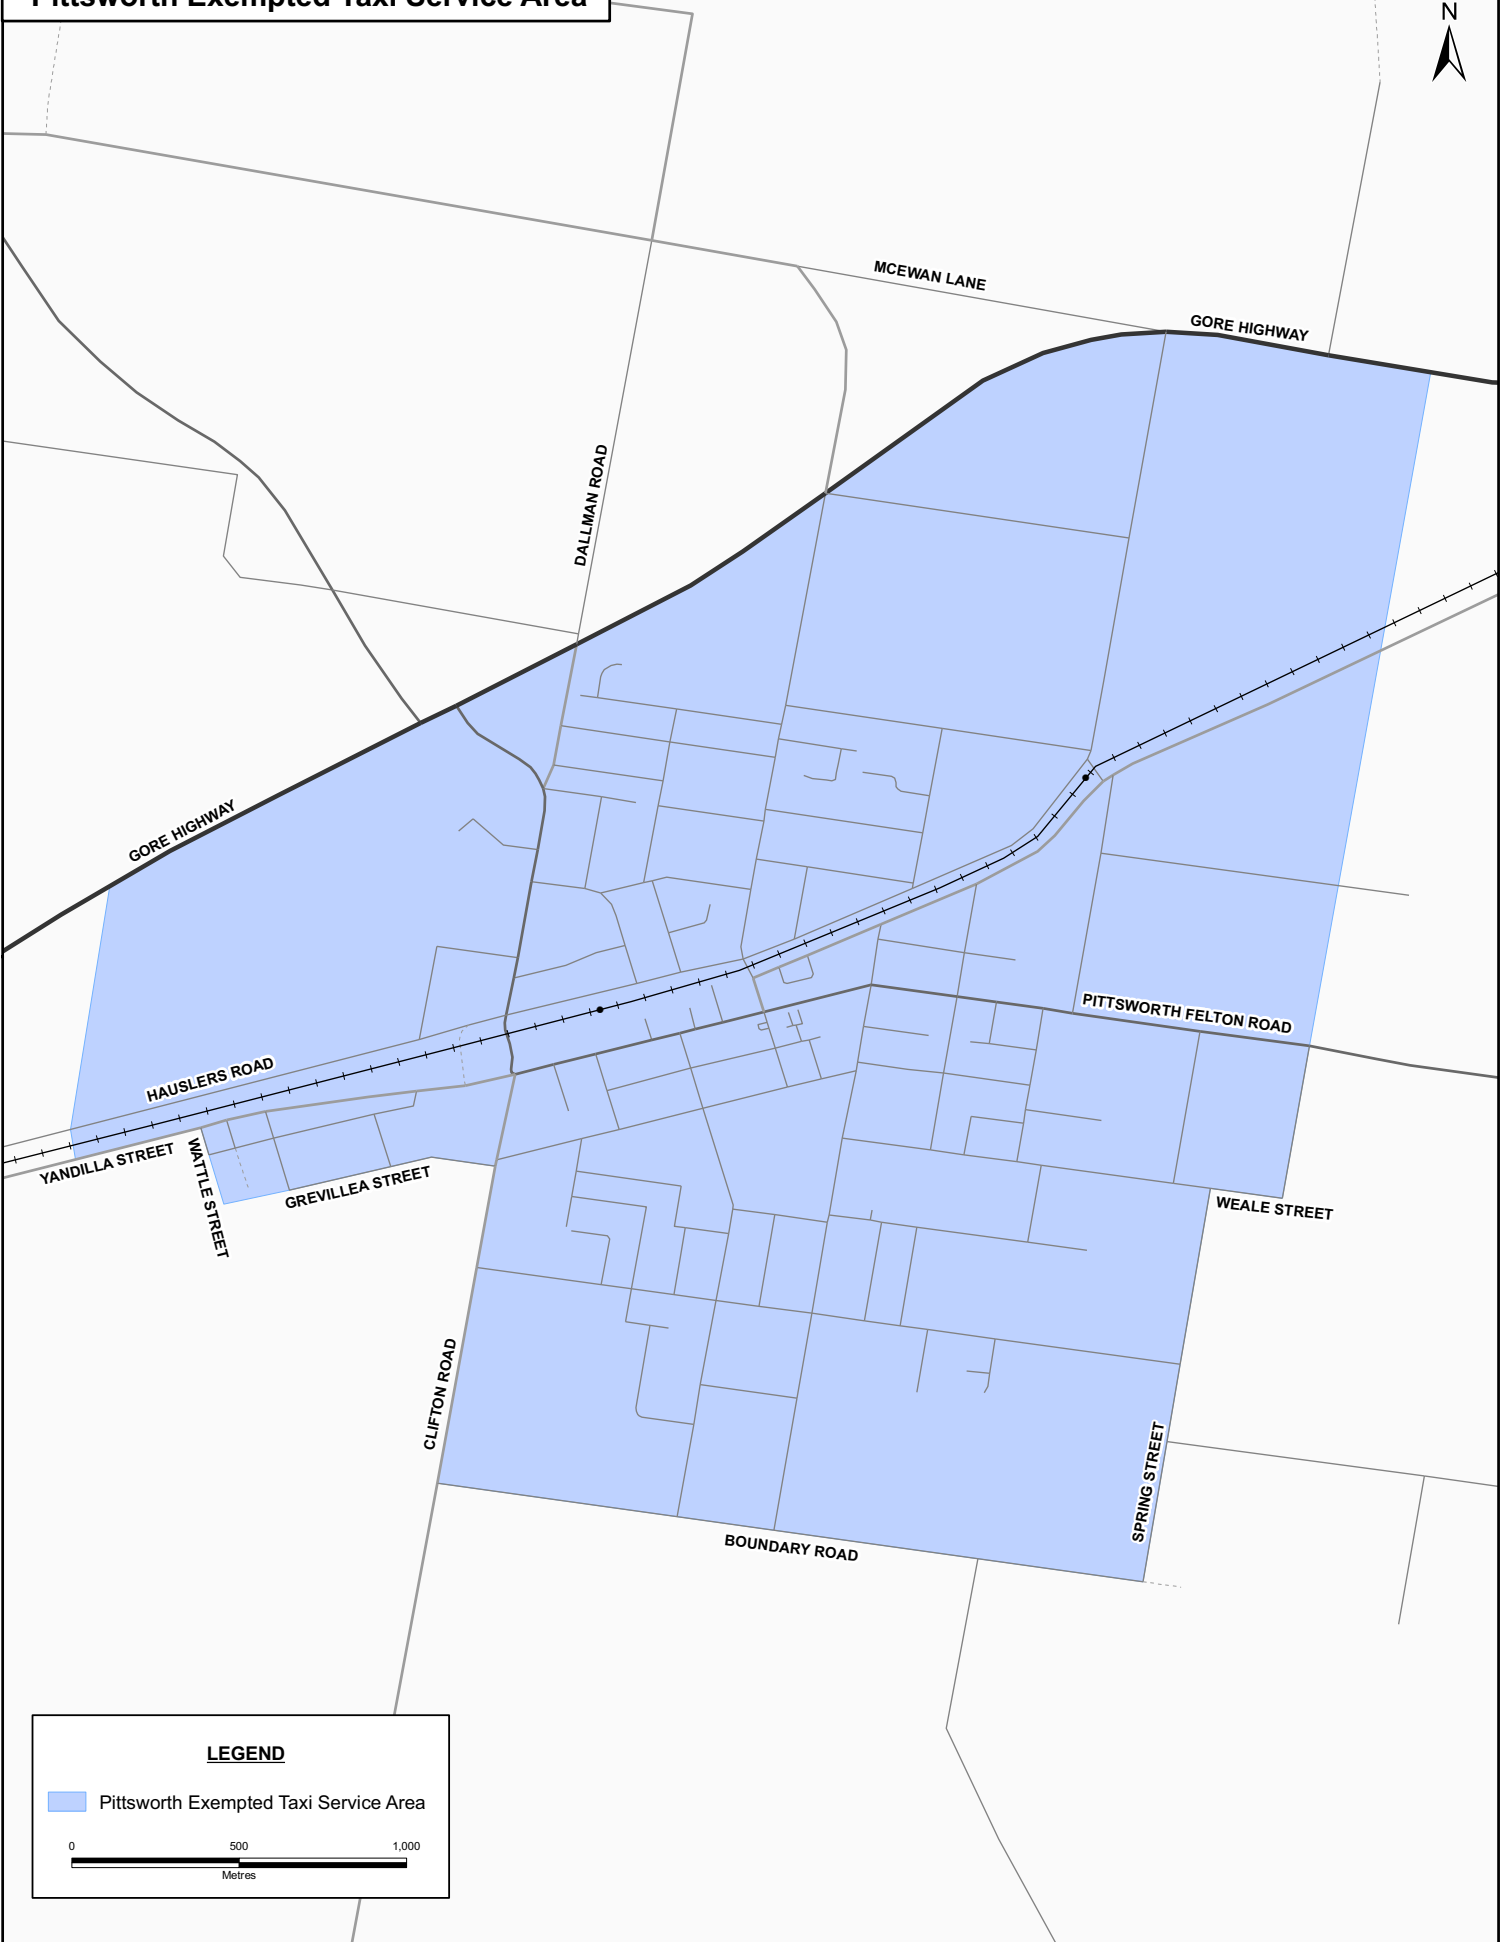

Pittsworth Exempted Taxi Service Area

LEGEND

Pittsworth Exempted Taxi Service Area

Produced by:
Technology and Innovation Unit
Passenger Transport Division
Department of Transport and Main Roads
email: ptgishelp@tmr.qld.gov.au

DATE	JOB No	DMS No	INITIAL	REV
05/07/11	-	-	JAR	A