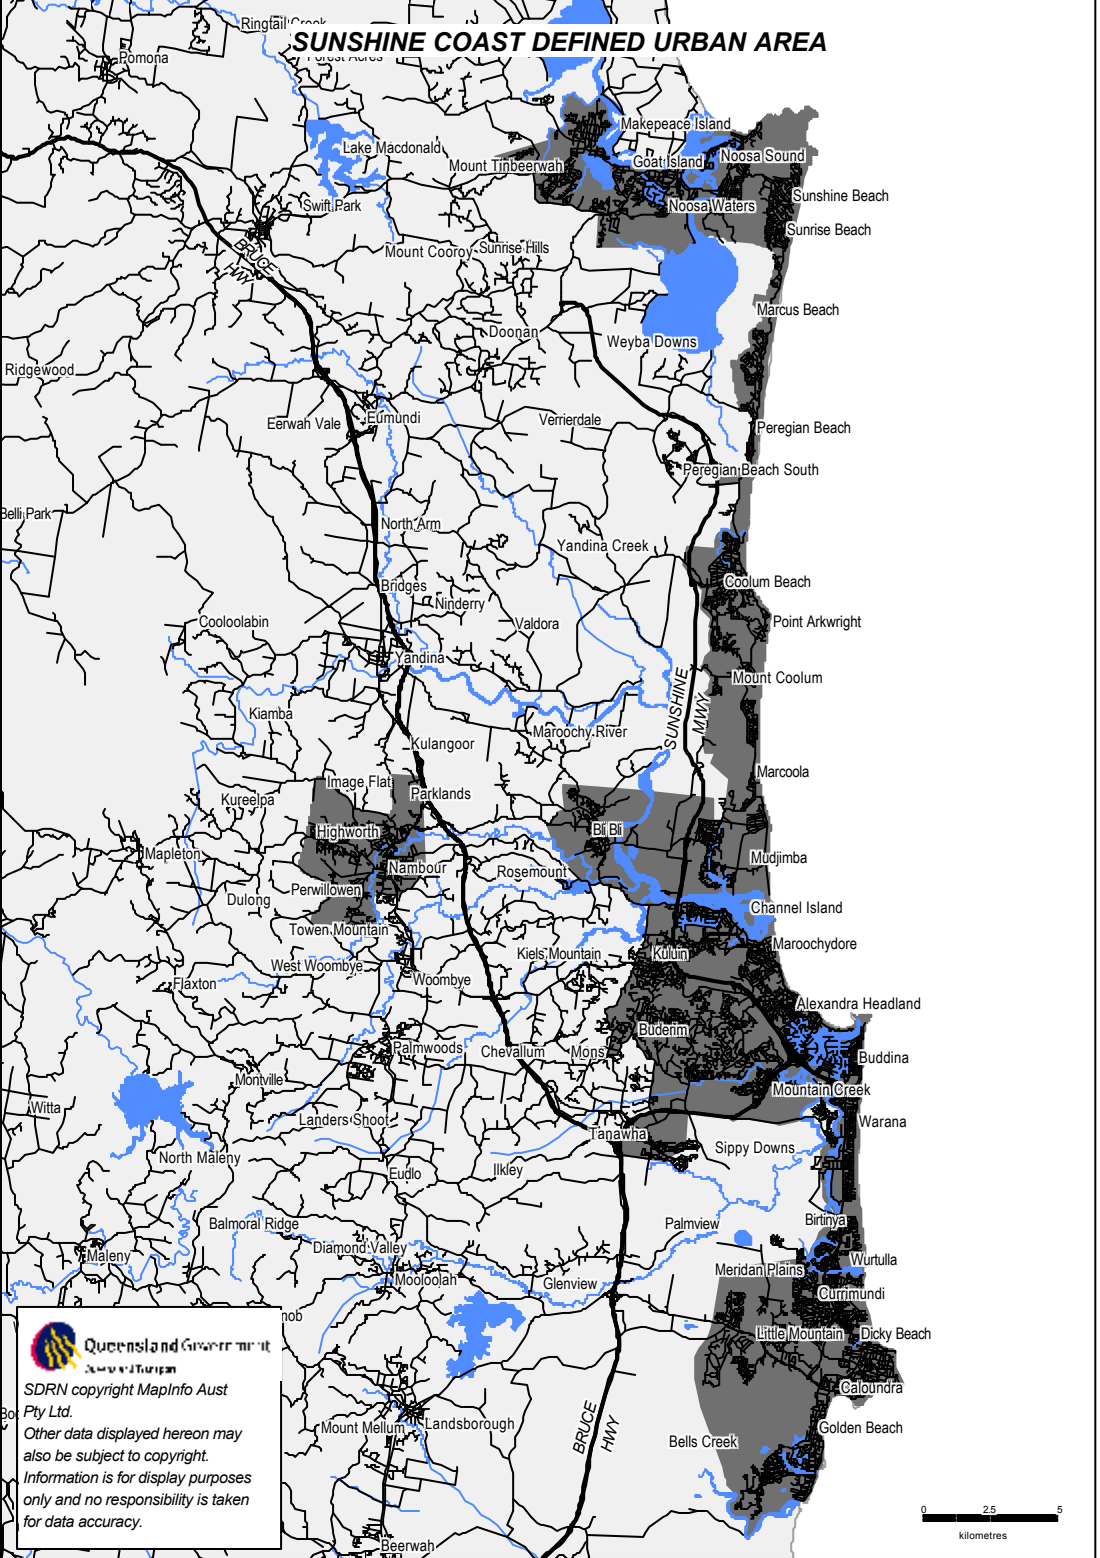

# SUNSHINE COAST DEFINED URBAN AREA

 Queensland Government  
www.qld.gov.au  
SDRN copyright MapInfo Aust Pty Ltd.  
Other data displayed hereon may also be subject to copyright.  
Information is for display purposes only and no responsibility is taken for data accuracy.