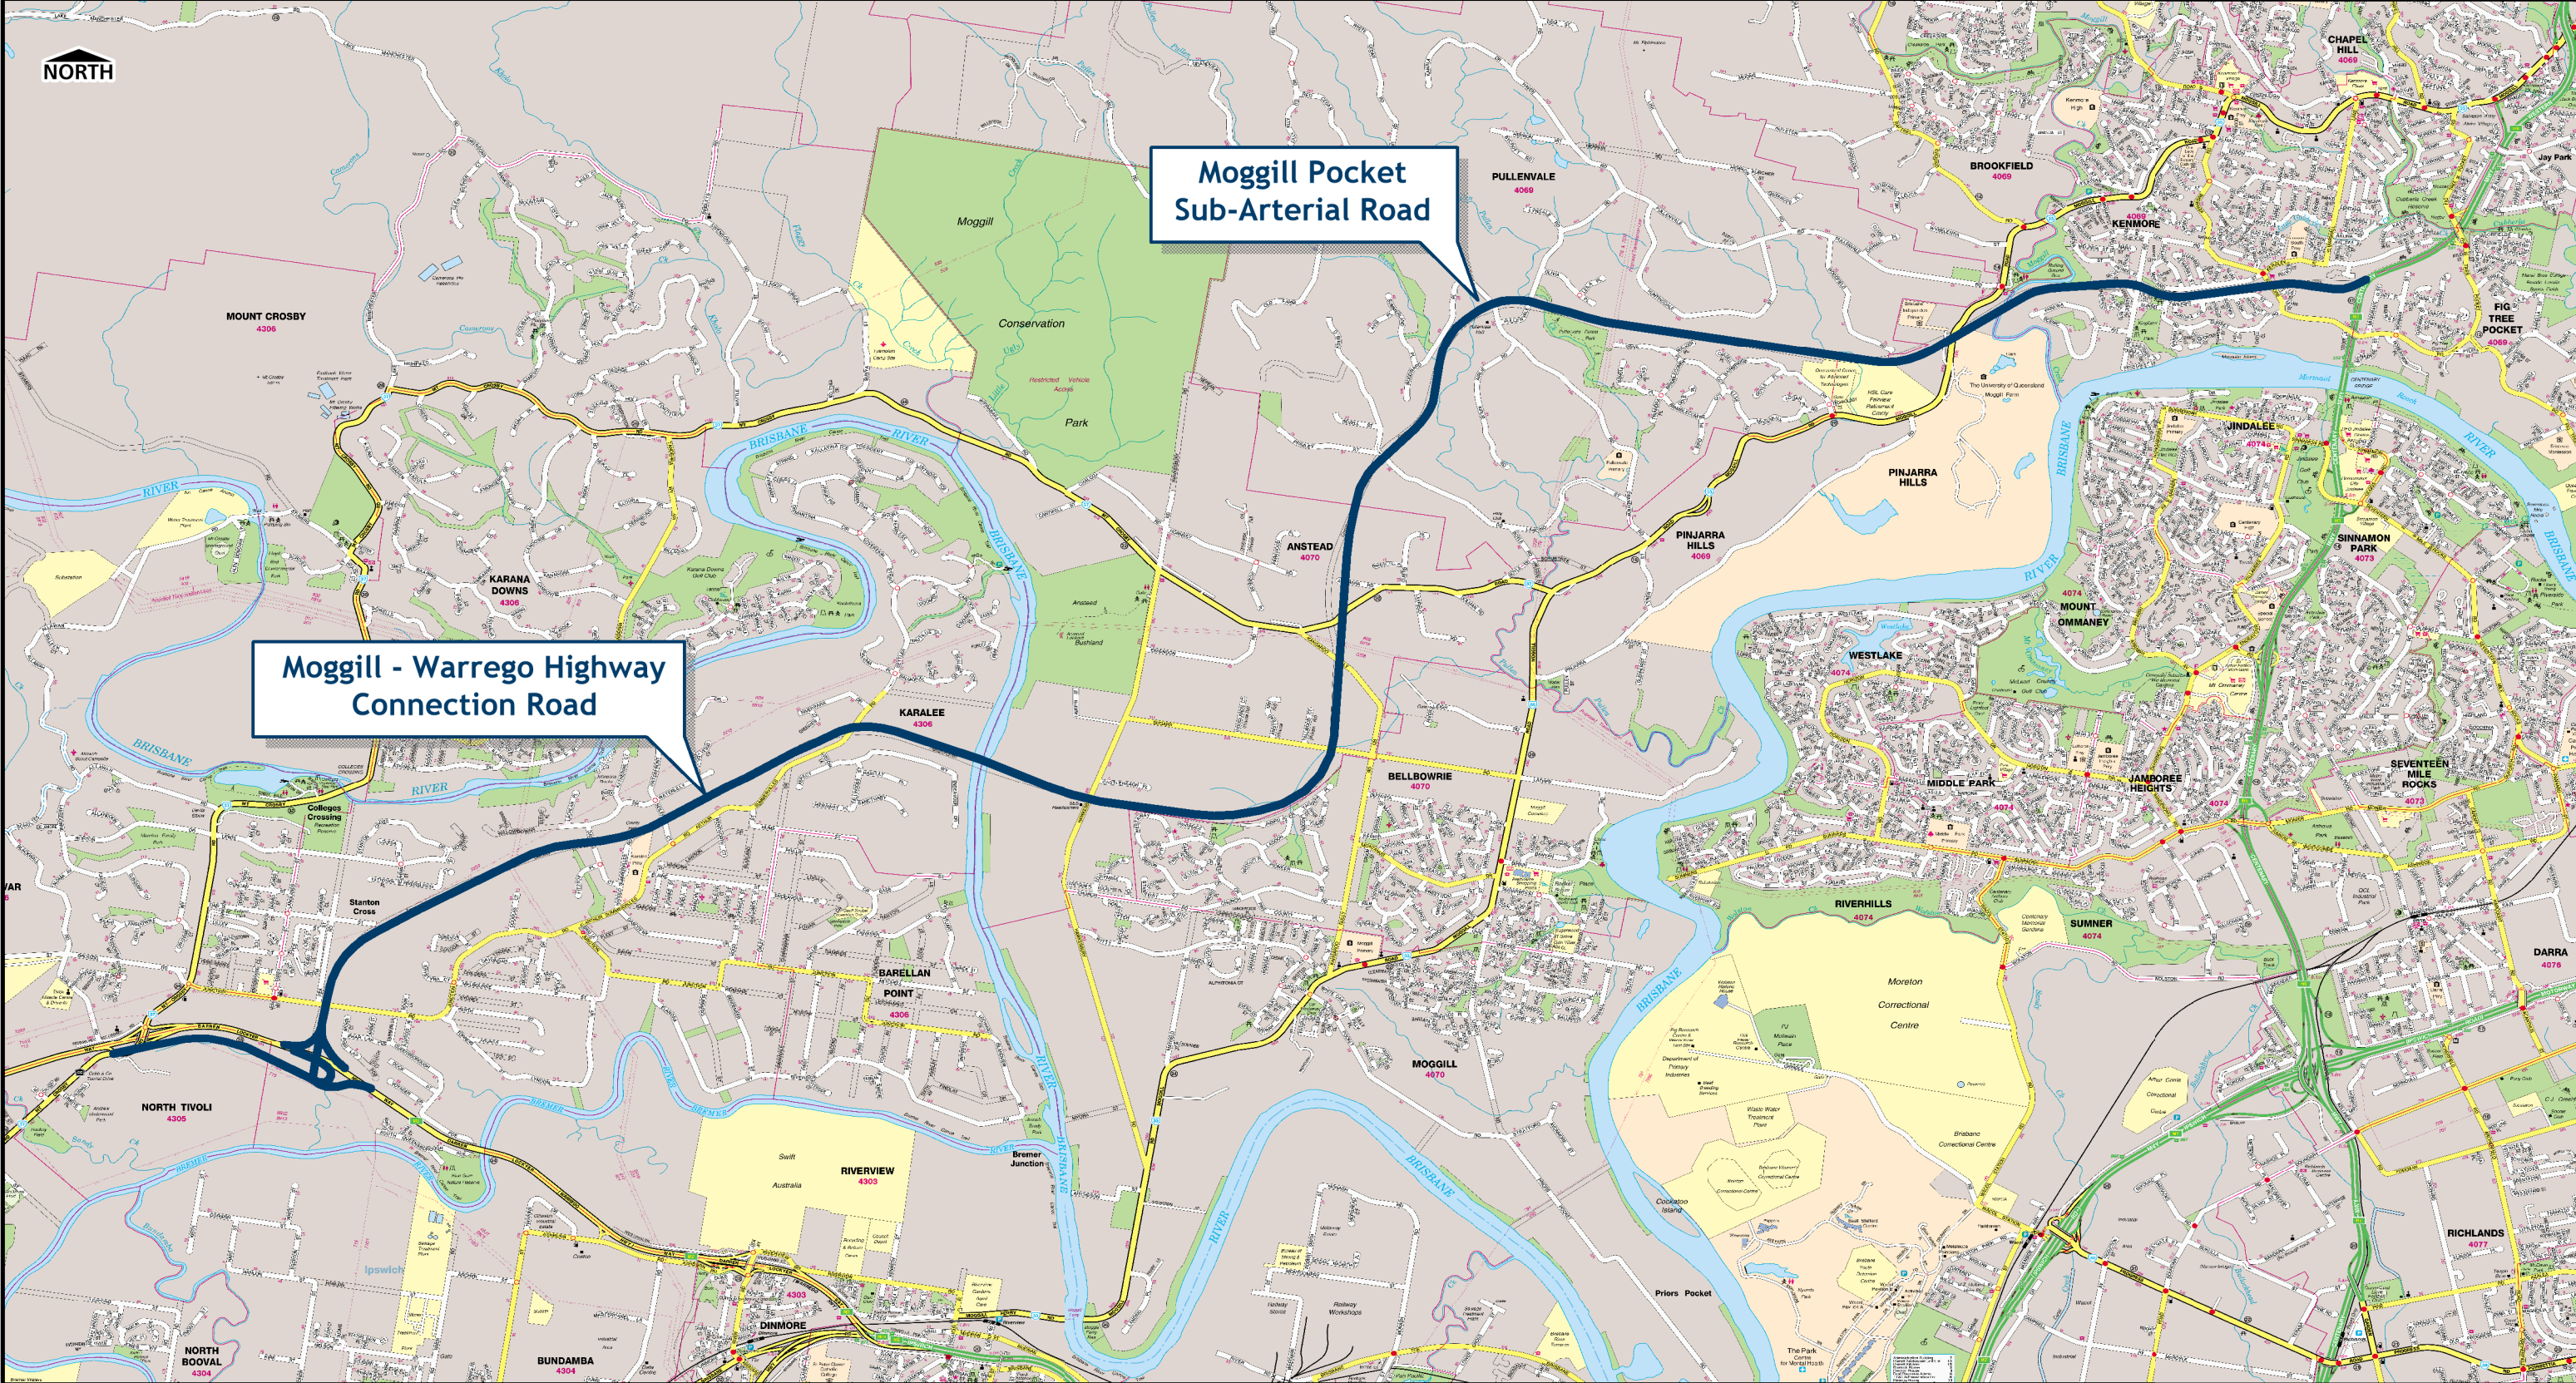

Moggill Pocket Sub-Arterial / Moggill - Warrego Highway Connection Road

2021

UBD appearing in this map is supplied courtesy of Tom Tom Pty Ltd. Copyright 2020.