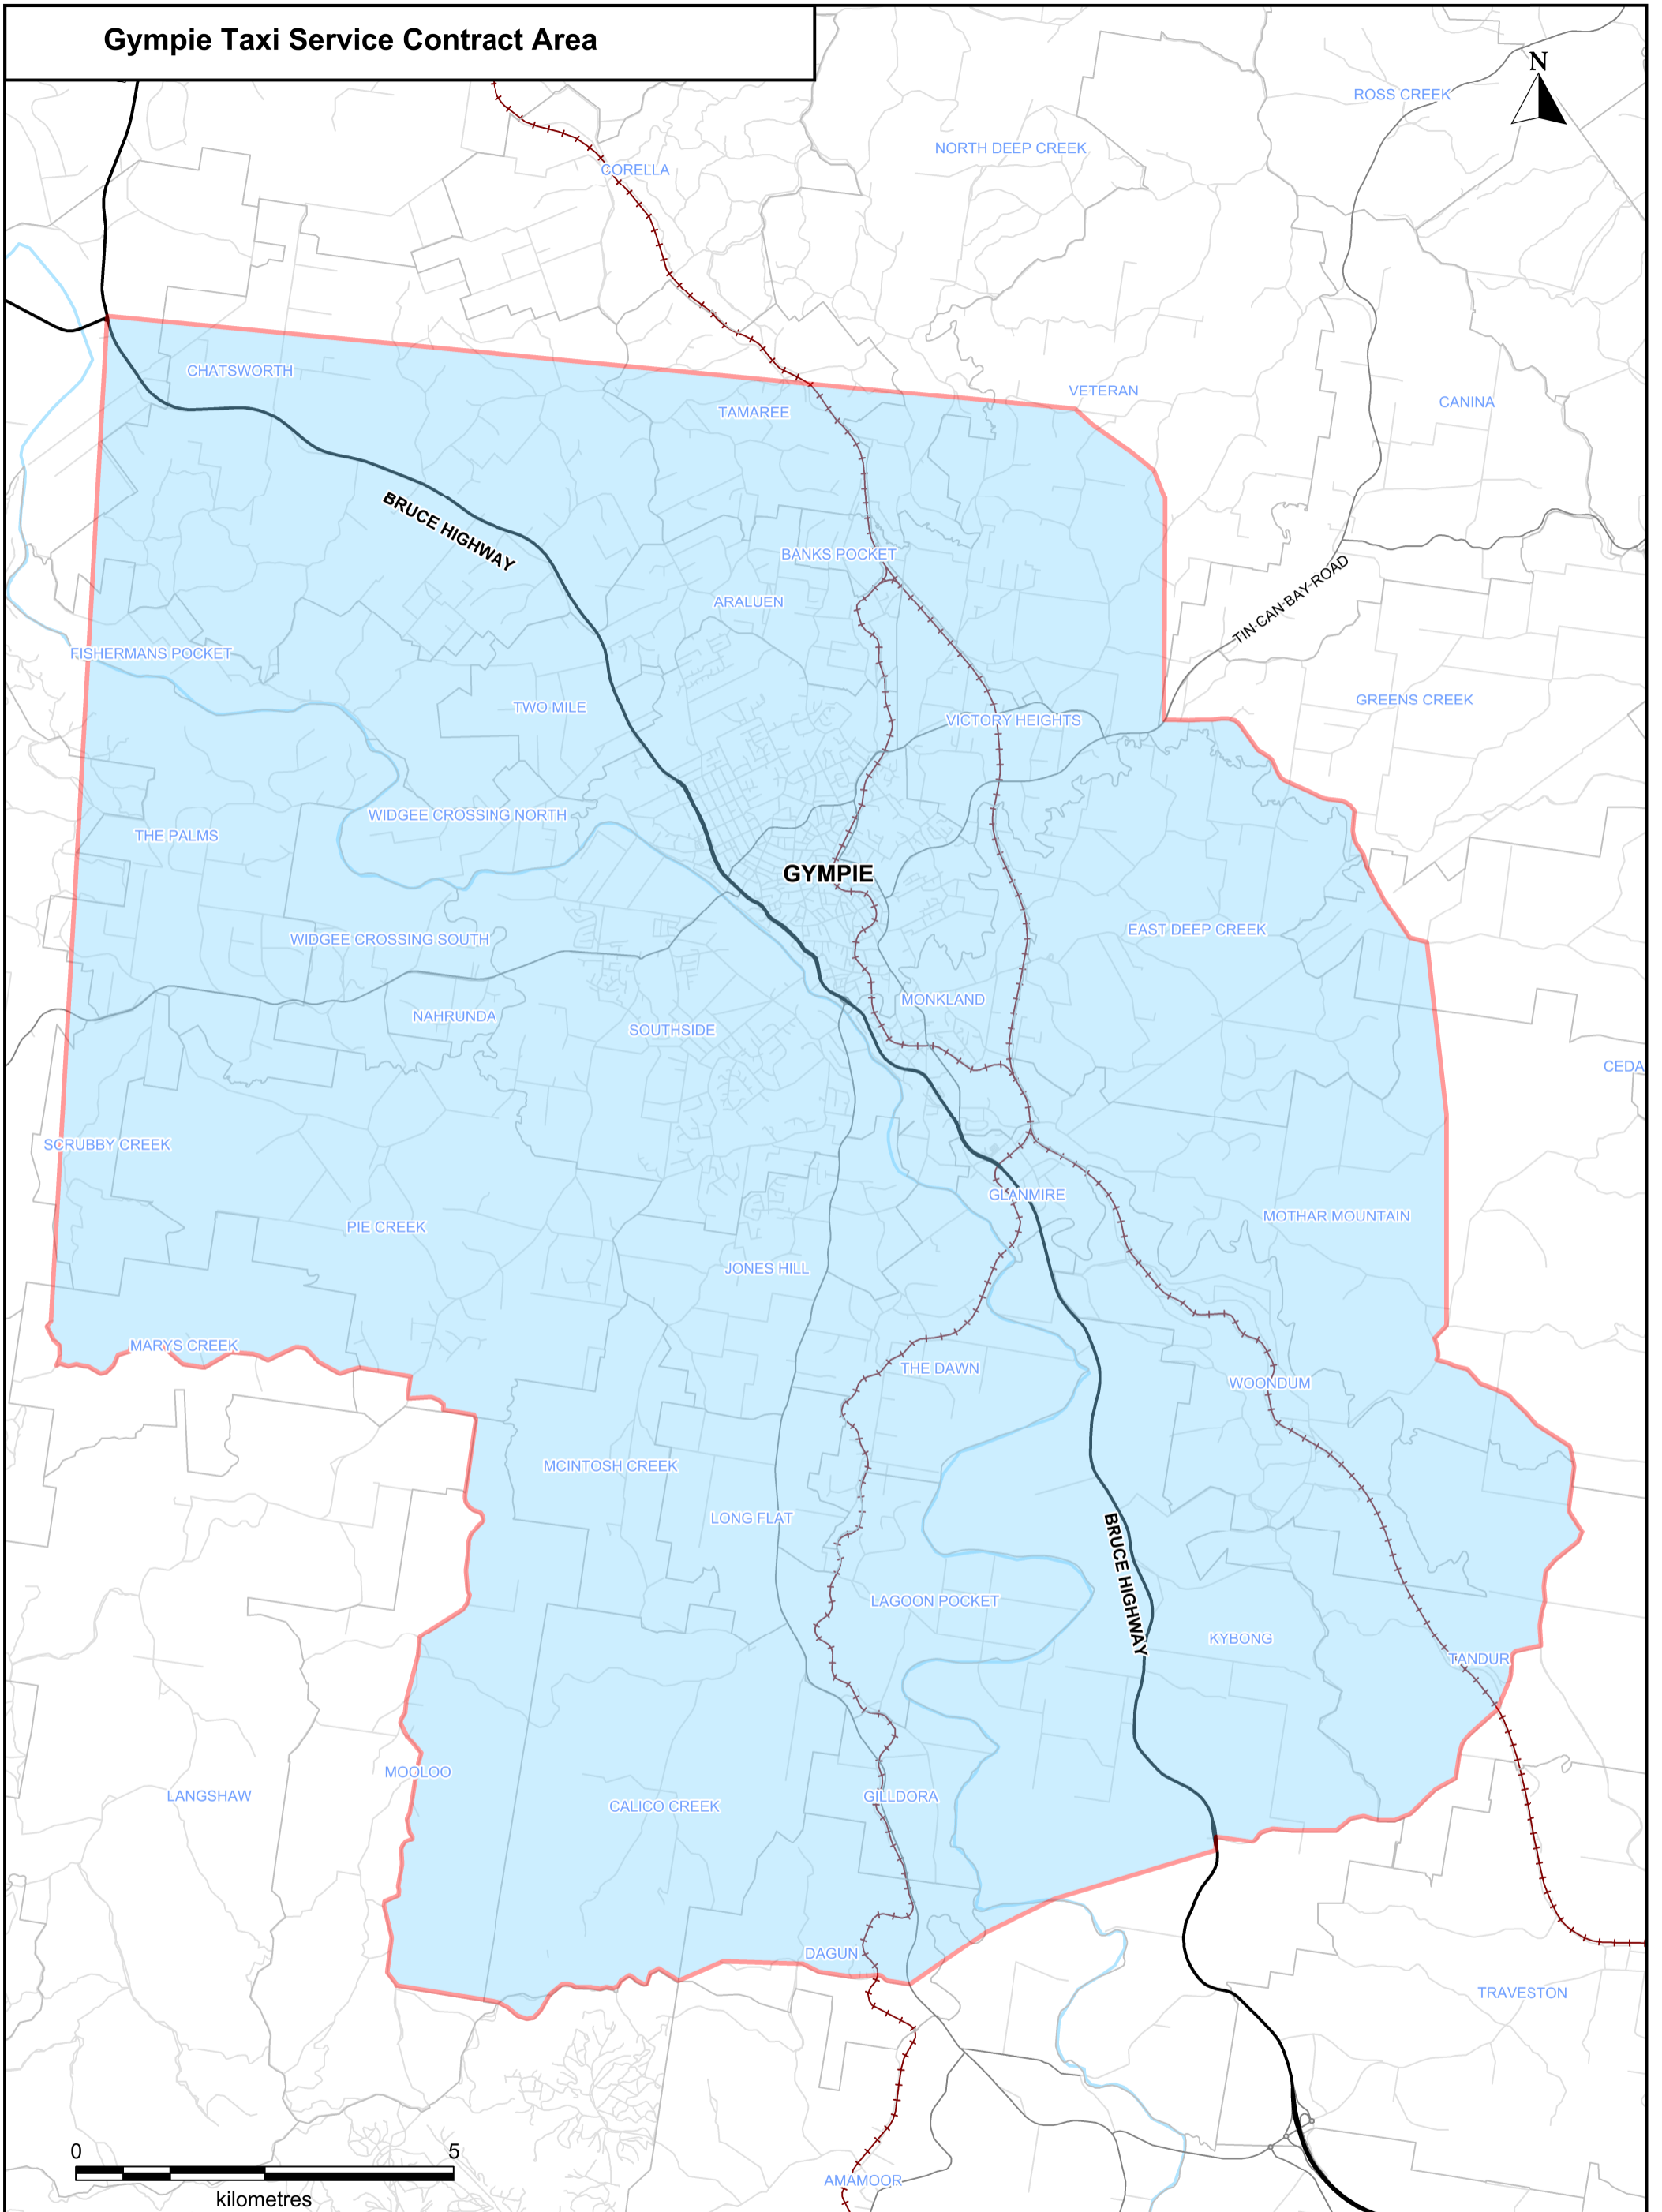

Gympie Taxi Service Contract Area

While every care is taken to ensure the accuracy of this data no representations or warranties about its accuracy, reliability, completeness or suitability for any particular purpose and disclaims all responsibility and all liability (including without limitation, liability in negligence) for all expenses, losses, damages, (including indirect or subsequent damage) and costs which you might incur as a result of the data being inaccurate or incomplete in any way or for any reason.
 Data must not be used for direct marketing or be used in breach of privacy laws. Information is for display purposes only and no responsibility is taken for data accuracy. State Digital Road Network (SDRN) provided with permission of Pitney Bowes Software. State Digital Cadastre Database (DCDB) provided with permission of Department of Natural Resources and Mines.

Produced by:
 Regional Services
 TransLink Division
 Department of Transport and Main Roads
 email: ptgishelp@tmr.qld.gov.au

Date	Job No	DMS No	Drawn by	Revision
08/04/15			JSS	A