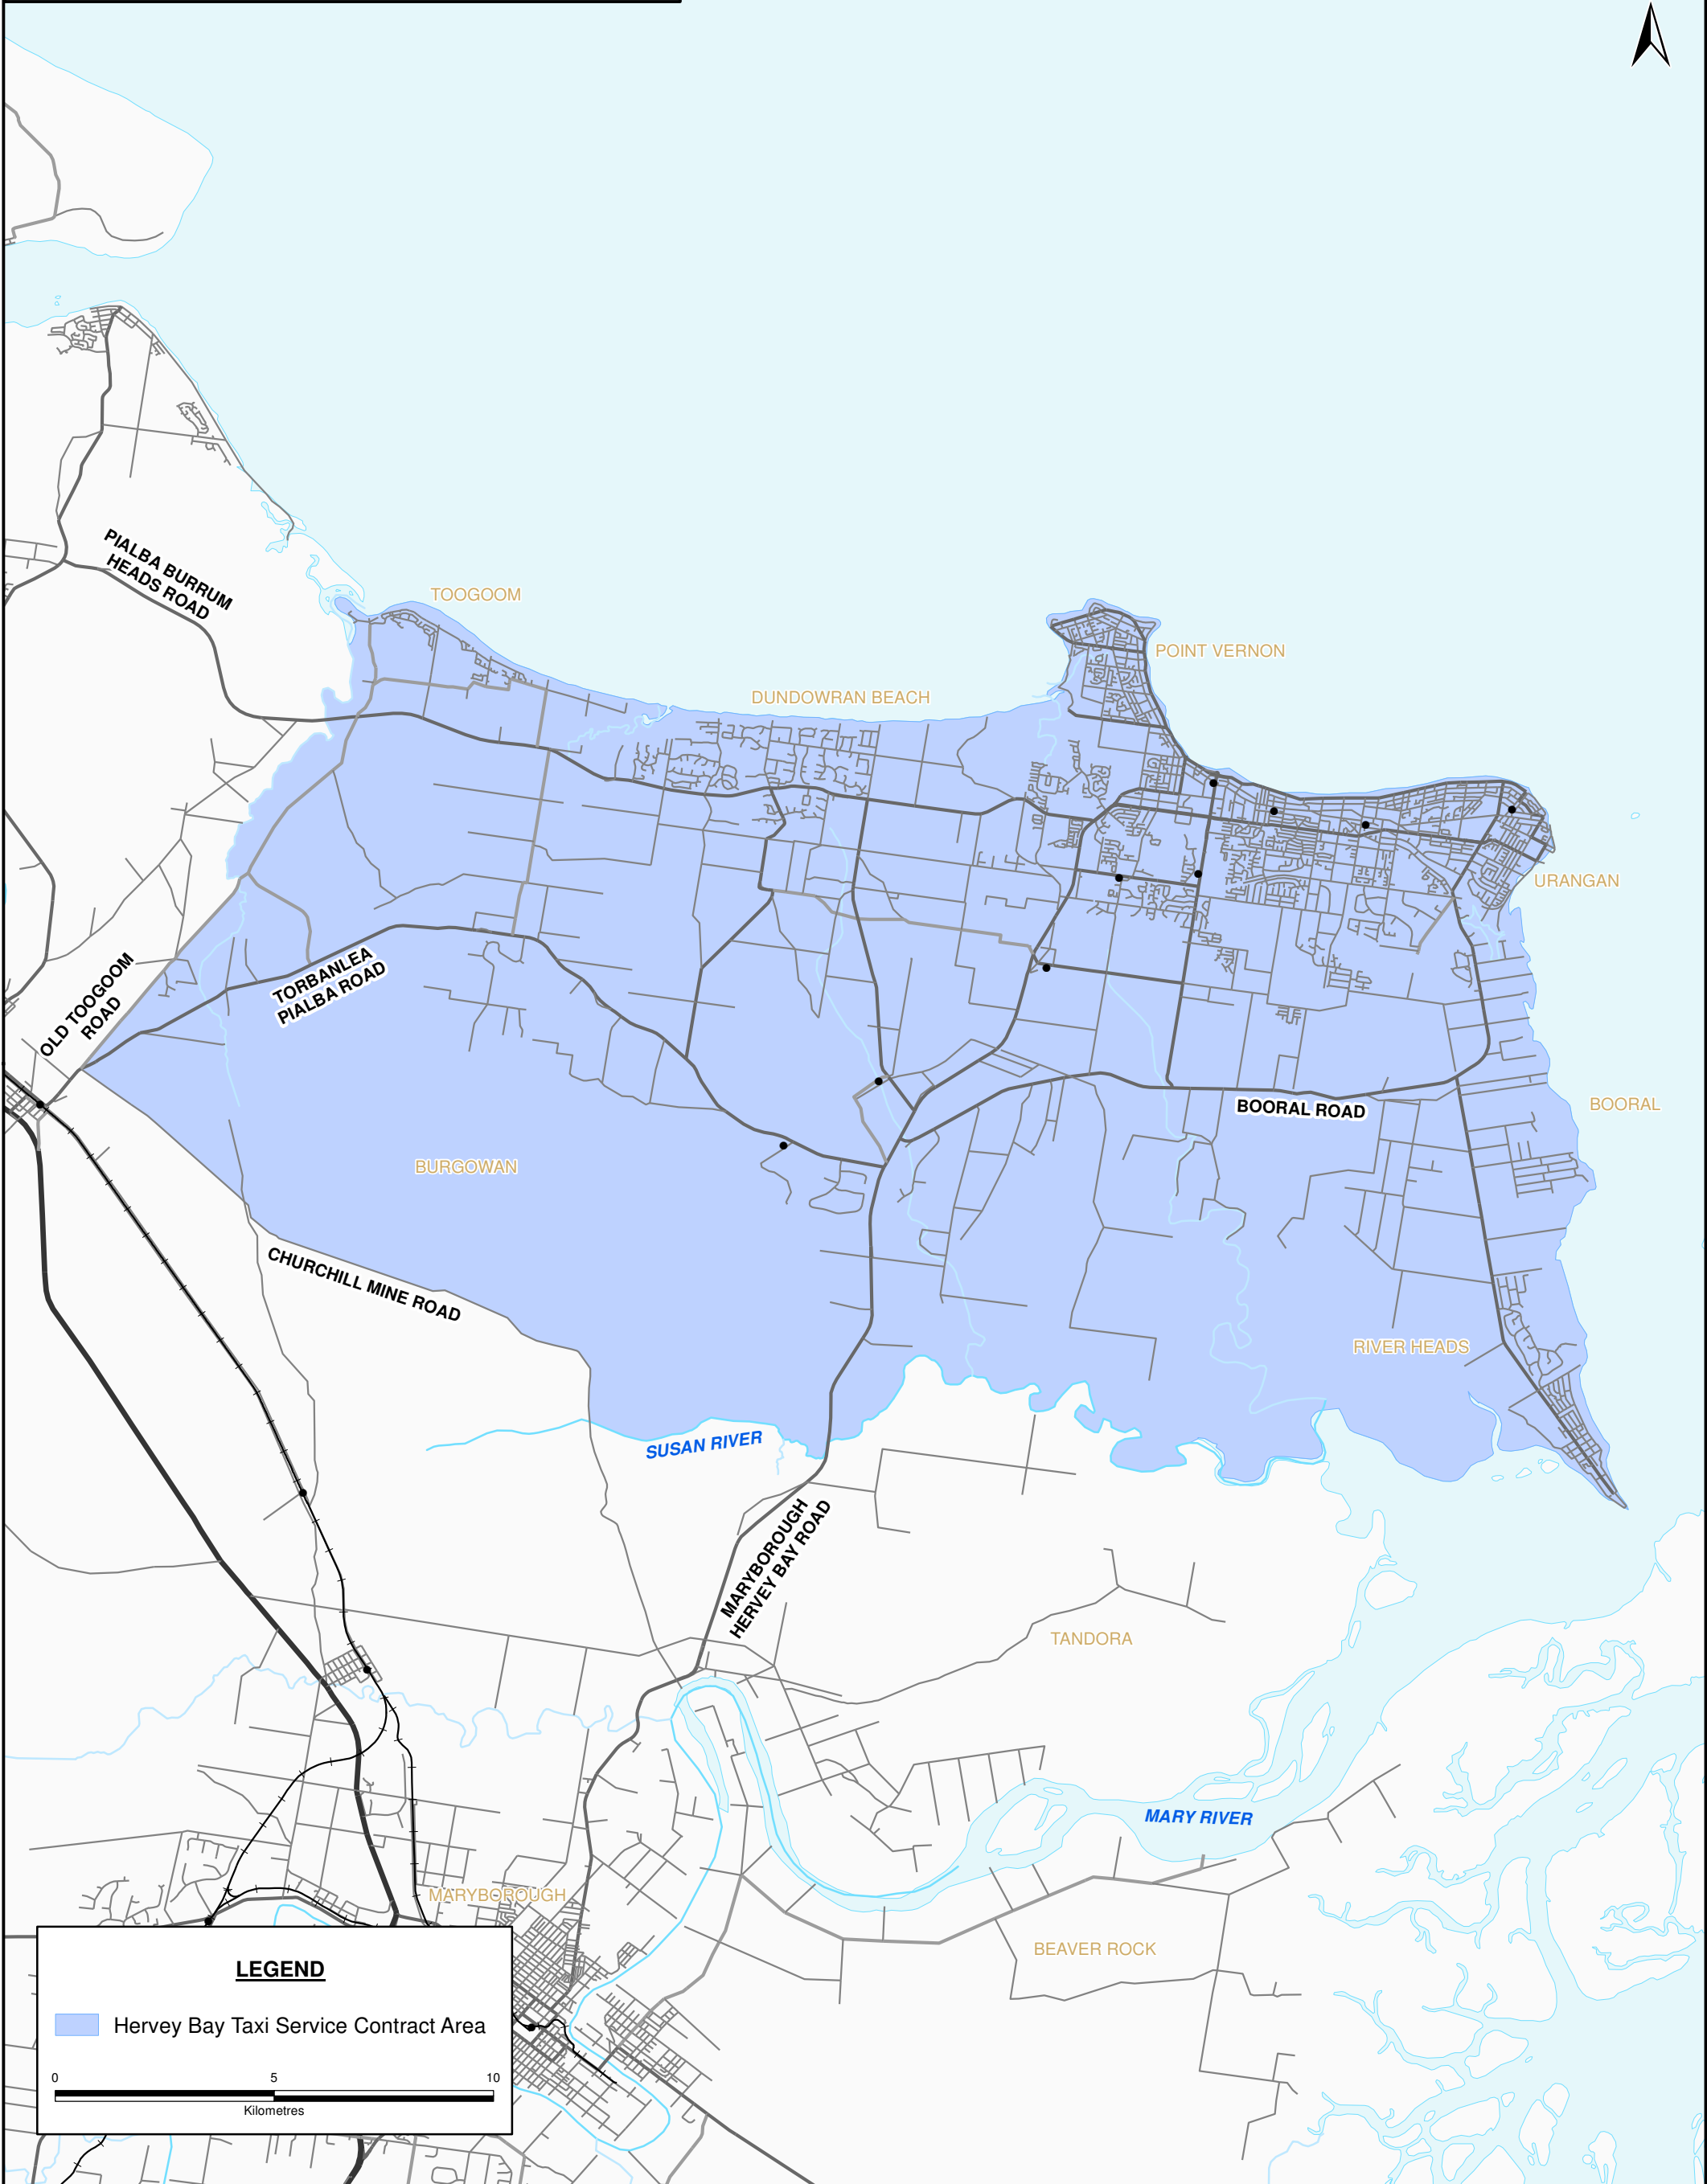

Hervey Bay Taxi Service Contract Area

LEGEND

Hervey Bay Taxi Service Contract Area

Produced by:
Customer Technology, Business Systems Services
TransLink Division
Department of Transport and Main Roads
email: ptgishelp@tmr.qld.gov.au

DATE	JOB No	DMS No	INITIAL	REV
10/09/13	-	-	JSS	A