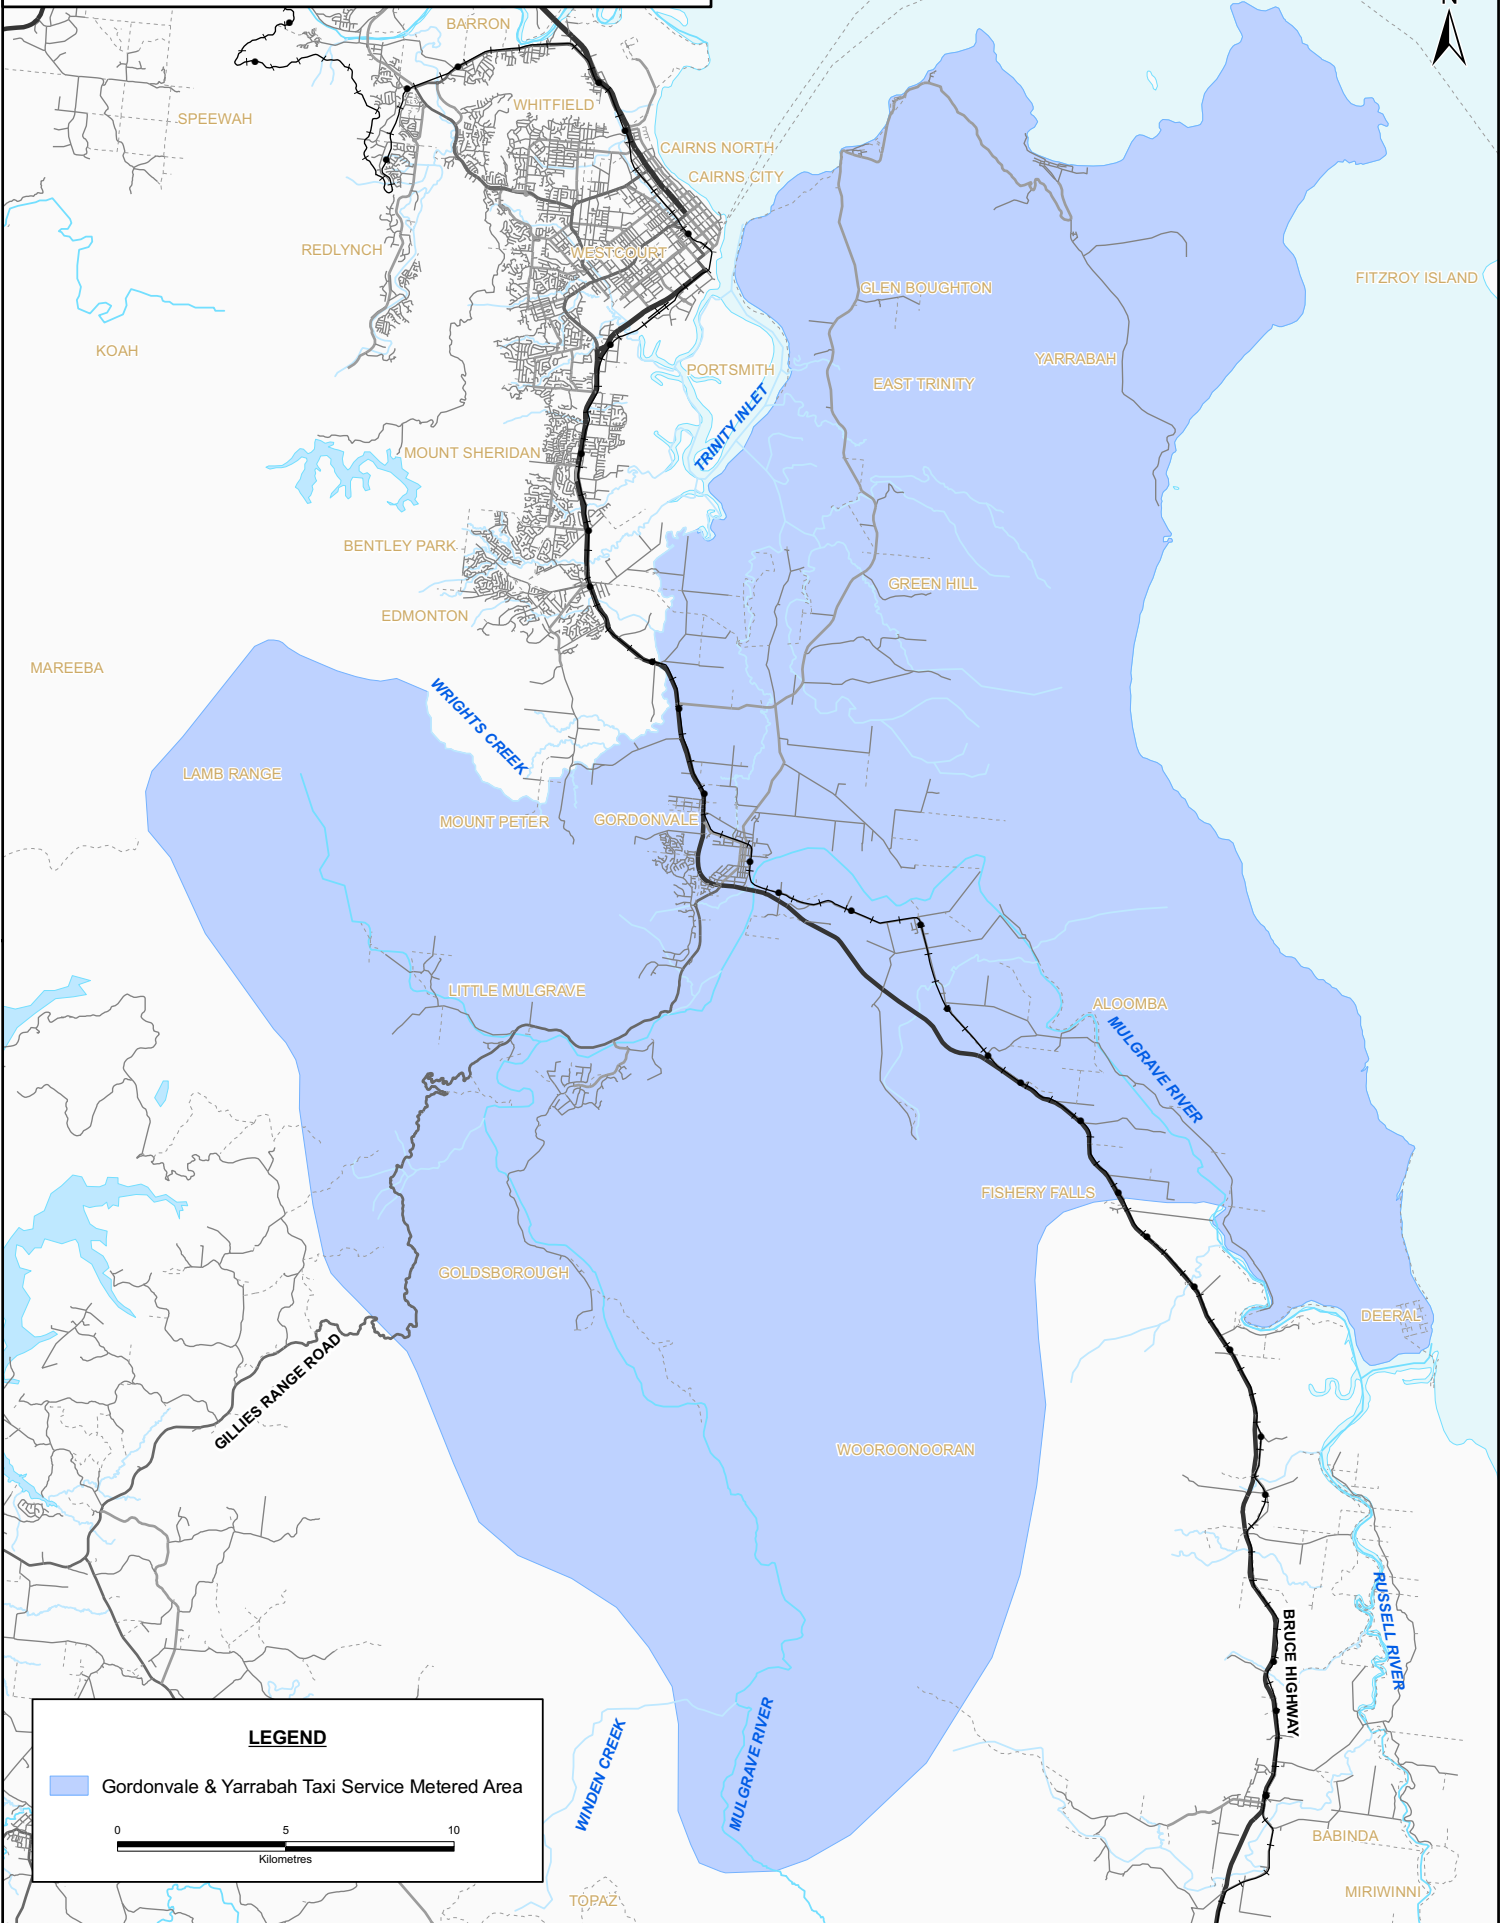

Gordonvale Yarrabah Taxi Service Metered Area

LEGEND

Gordonvale & Yarrabah Taxi Service Metered Area

0 5 10
Kilometres

Produced by:
Technology and Innovation Unit
Passenger Transport Division
Department of Transport and Main Roads
email: ptgishelp@tmr.qld.gov.au

DATE	JOB No	DMS No	INITIAL	REV
27/06/11	-	-	DBJ	A