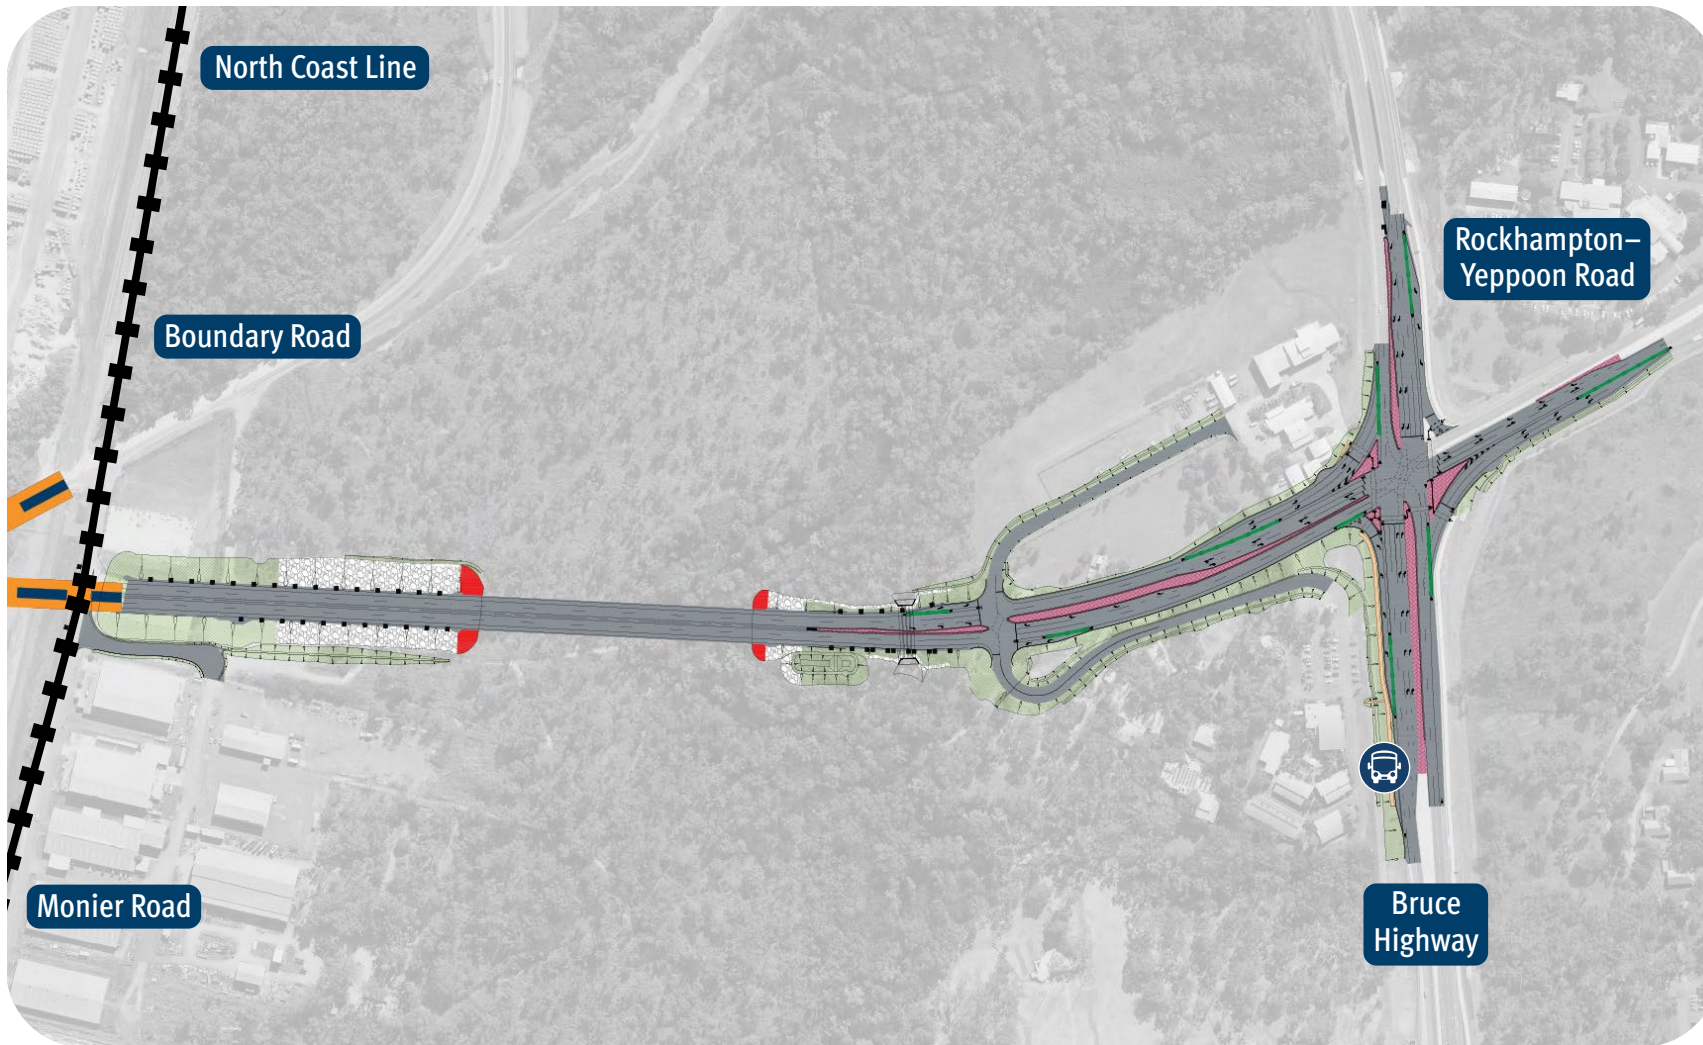

# Location 1 North Package Bruce Highway to Monier Road overpass

## Legend

- Rockhampton Ring Road alignment
- Revegetation area
- Traffic Islands
- On-road cycle lane crossovers
- Concrete protection
- Rock protection
- North Coast Line
- Footpath
- Bus Stop
- Bitumen