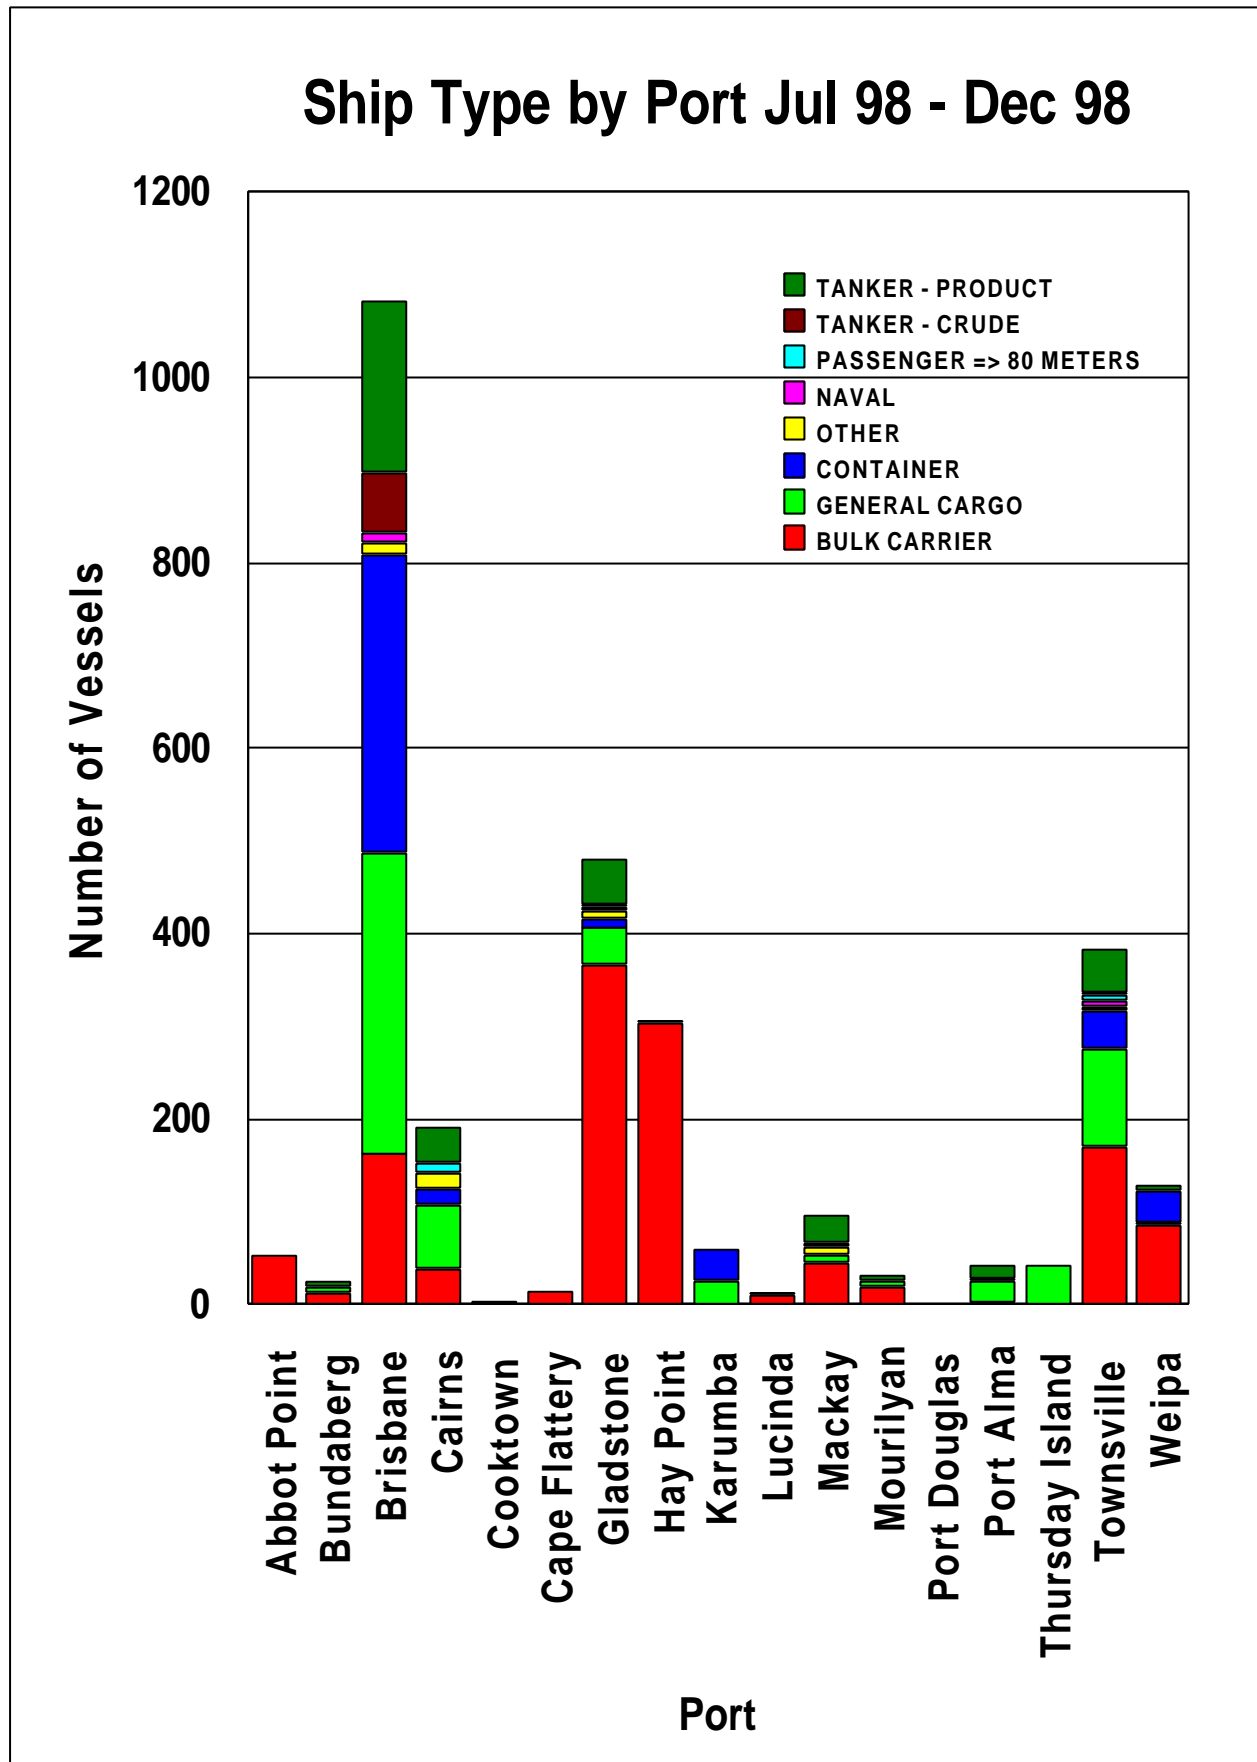

Figure 12: Ship Type visiting Queensland by Port, July 1997 to December 1997.

Figure 13: Ship Type visiting Queensland by Port, January 1998 to June 1998.

Figure 14: Ship Type visiting Queensland by Port, July 1998 to December 1998.

Figure 15: Ship Type visiting Queensland by Port, January 1999 to Jun 1999.