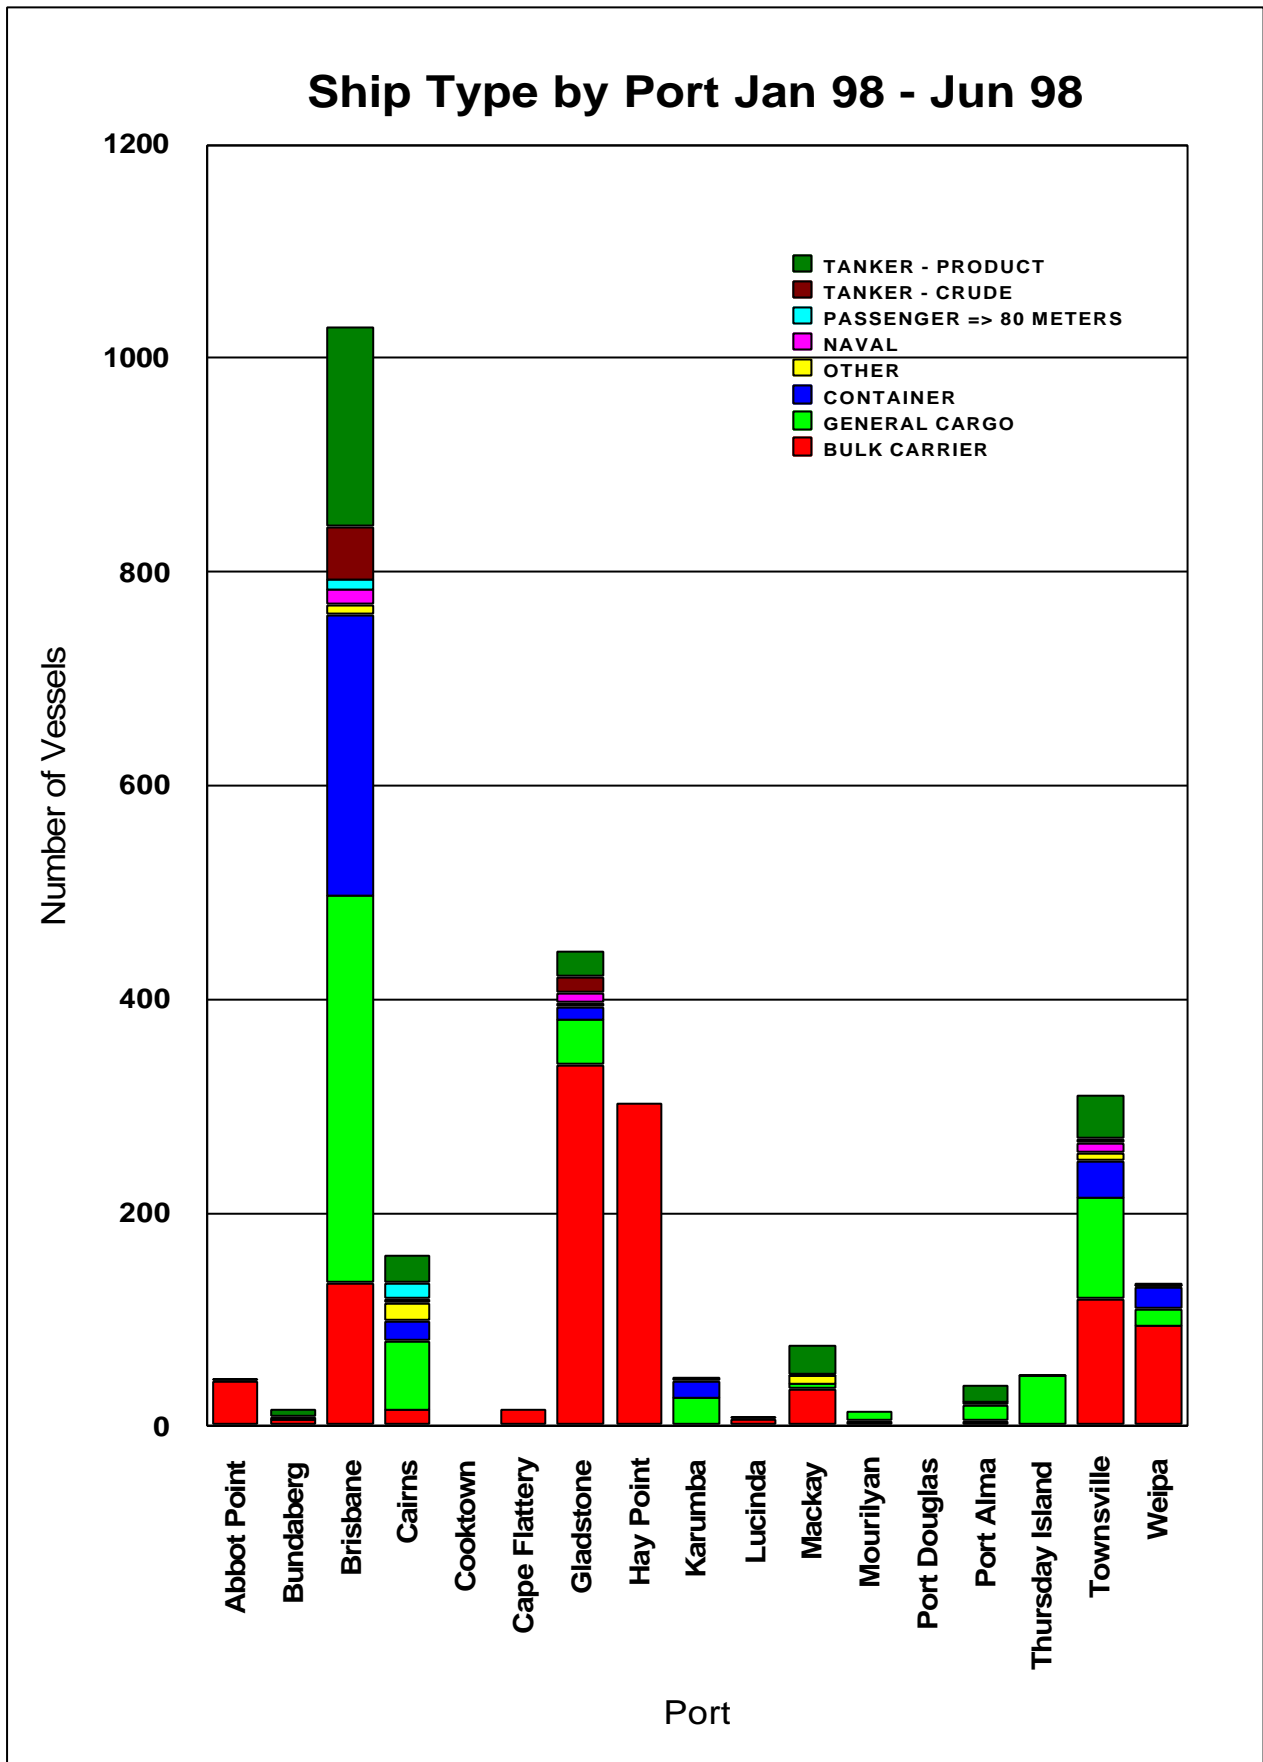

Figure 12: Ship Type visiting Queensland by Port, July 1997 to December 1997.

Figure 13: Ship Type visiting Queensland by Port, January 1998 to June 1998.

Figure 14: Ship Type visiting Queensland by Port, July 1998 to December 1998.

Figure 15: Ship Type visiting Queensland by Port, January 1999 to Jun 1999.