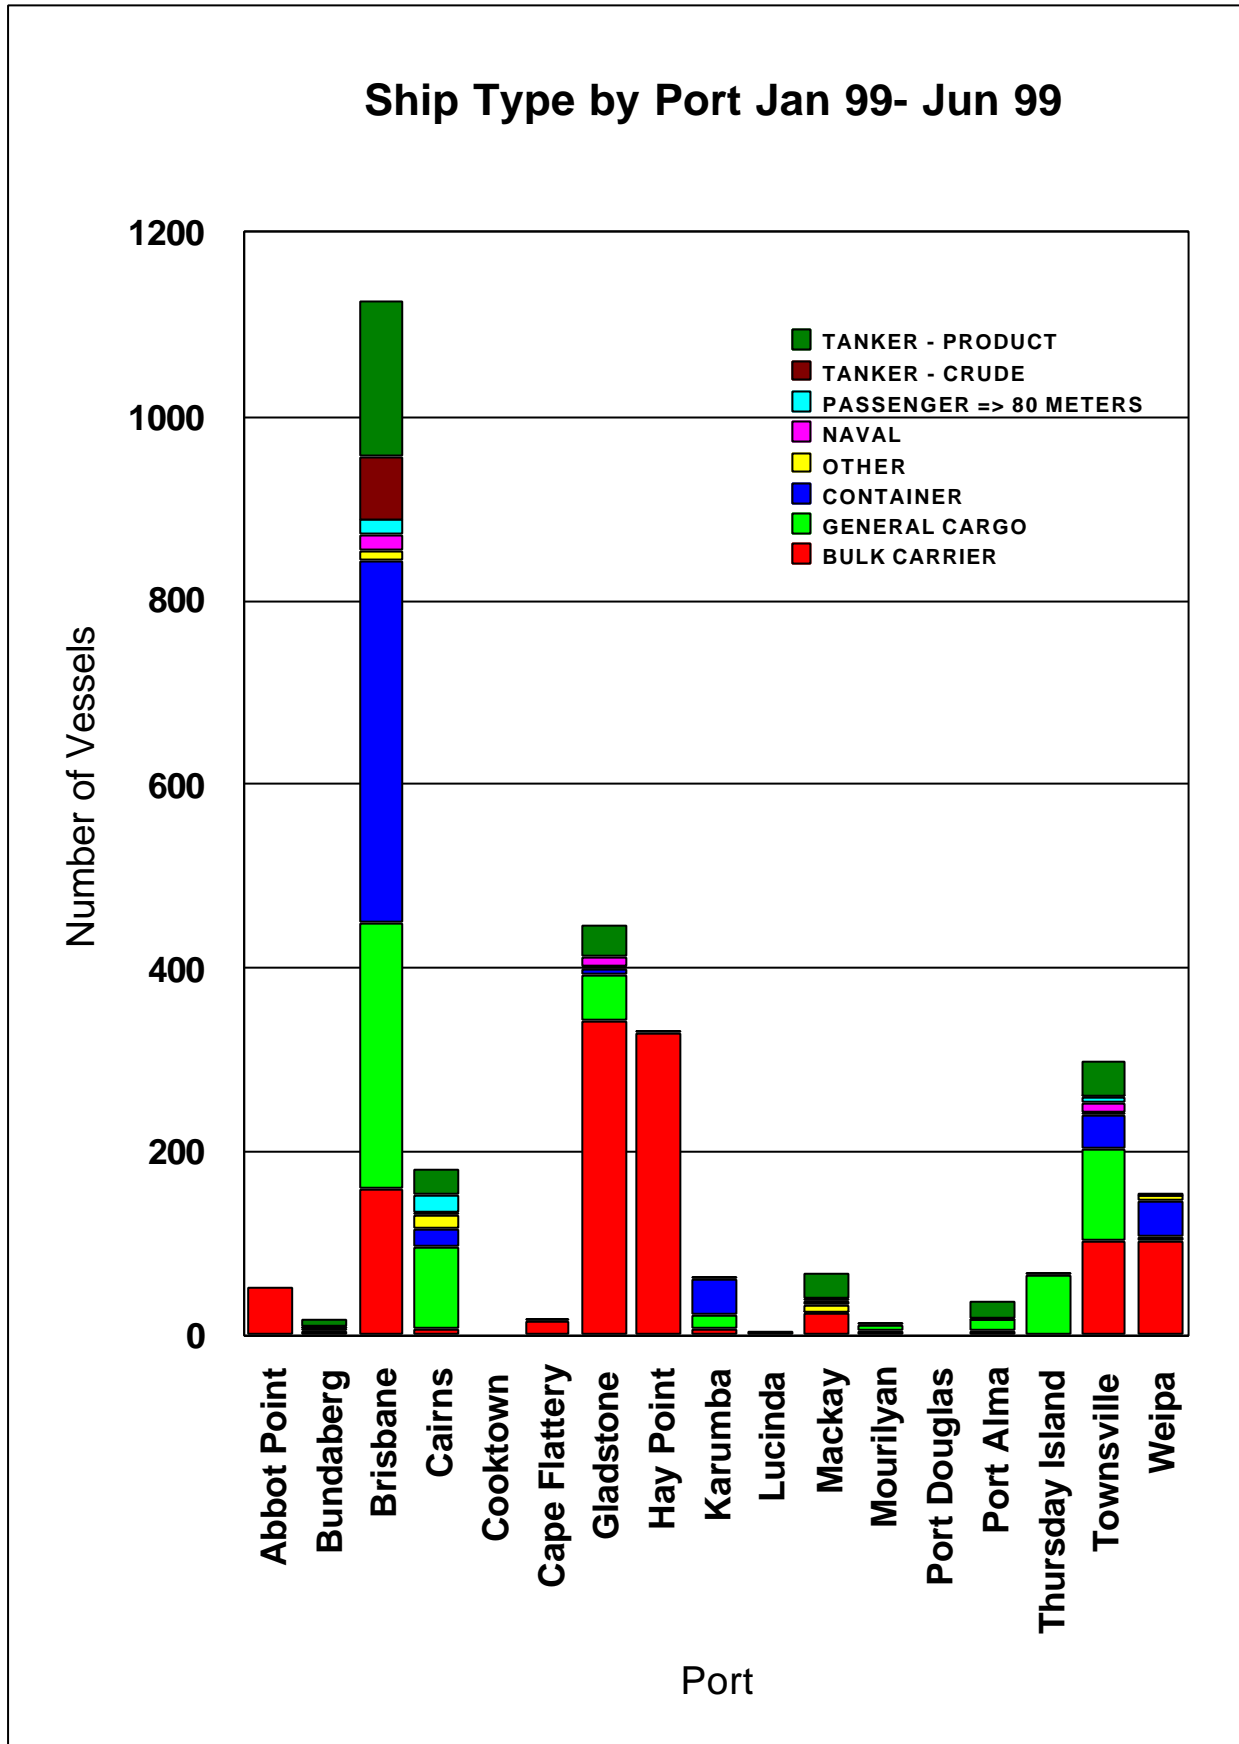

Figure 12: Ship Type visiting Queensland by Port, July 1997 to December 1997.

Figure 13: Ship Type visiting Queensland by Port, January 1998 to June 1998.

Figure 14: Ship Type visiting Queensland by Port, July 1998 to December 1998.

Figure 15: Ship Type visiting Queensland by Port, January 1999 to Jun 1999.