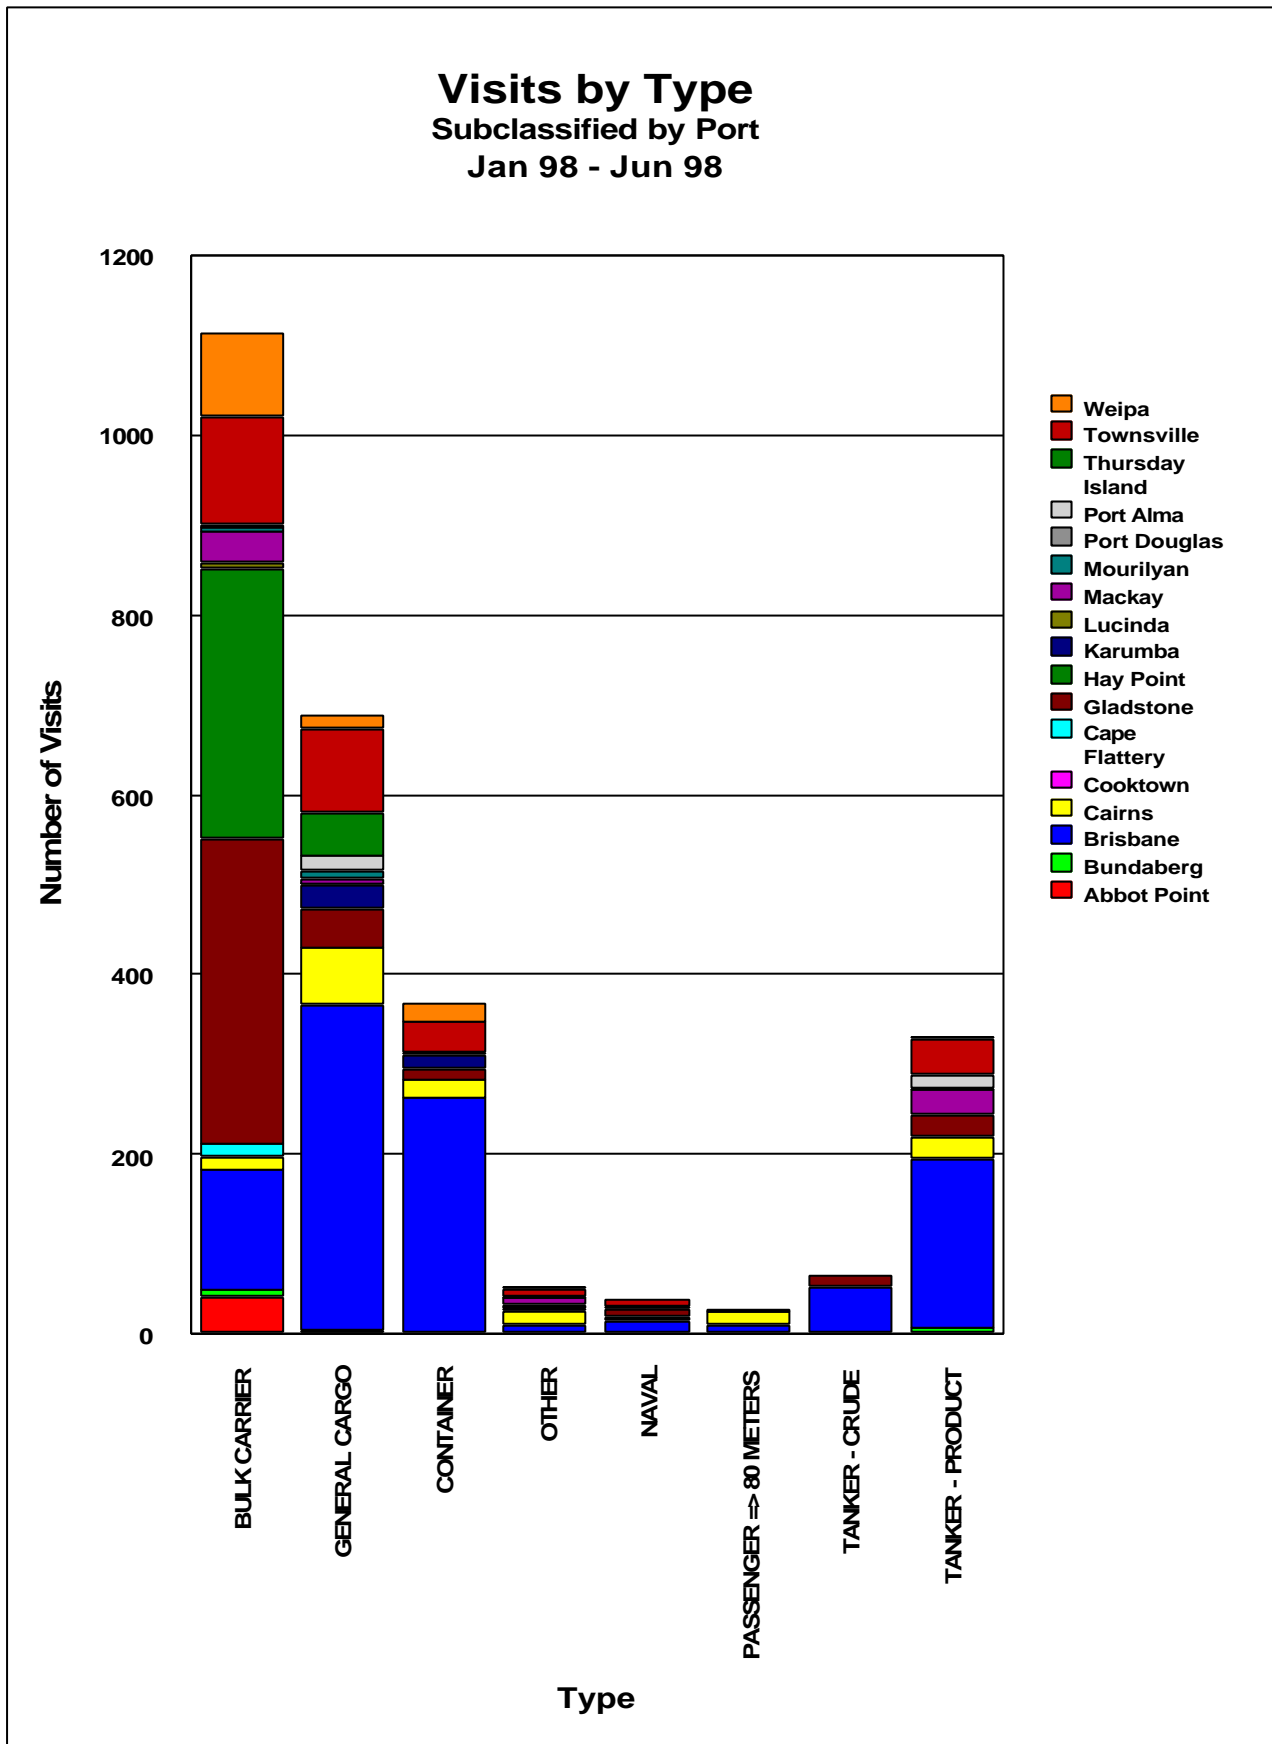

Figure 16: Visits to Queensland by Ship type, July 1997 to December 1997.

Figure 17: Visits to Queensland by Ship type, January 1998 to June 1998.

Figure 18: Visits to Queensland by Ship type, July 1998 to December 1998.

Figure 19: Visits to Queensland by Ship type, January 1999 to June 1999.