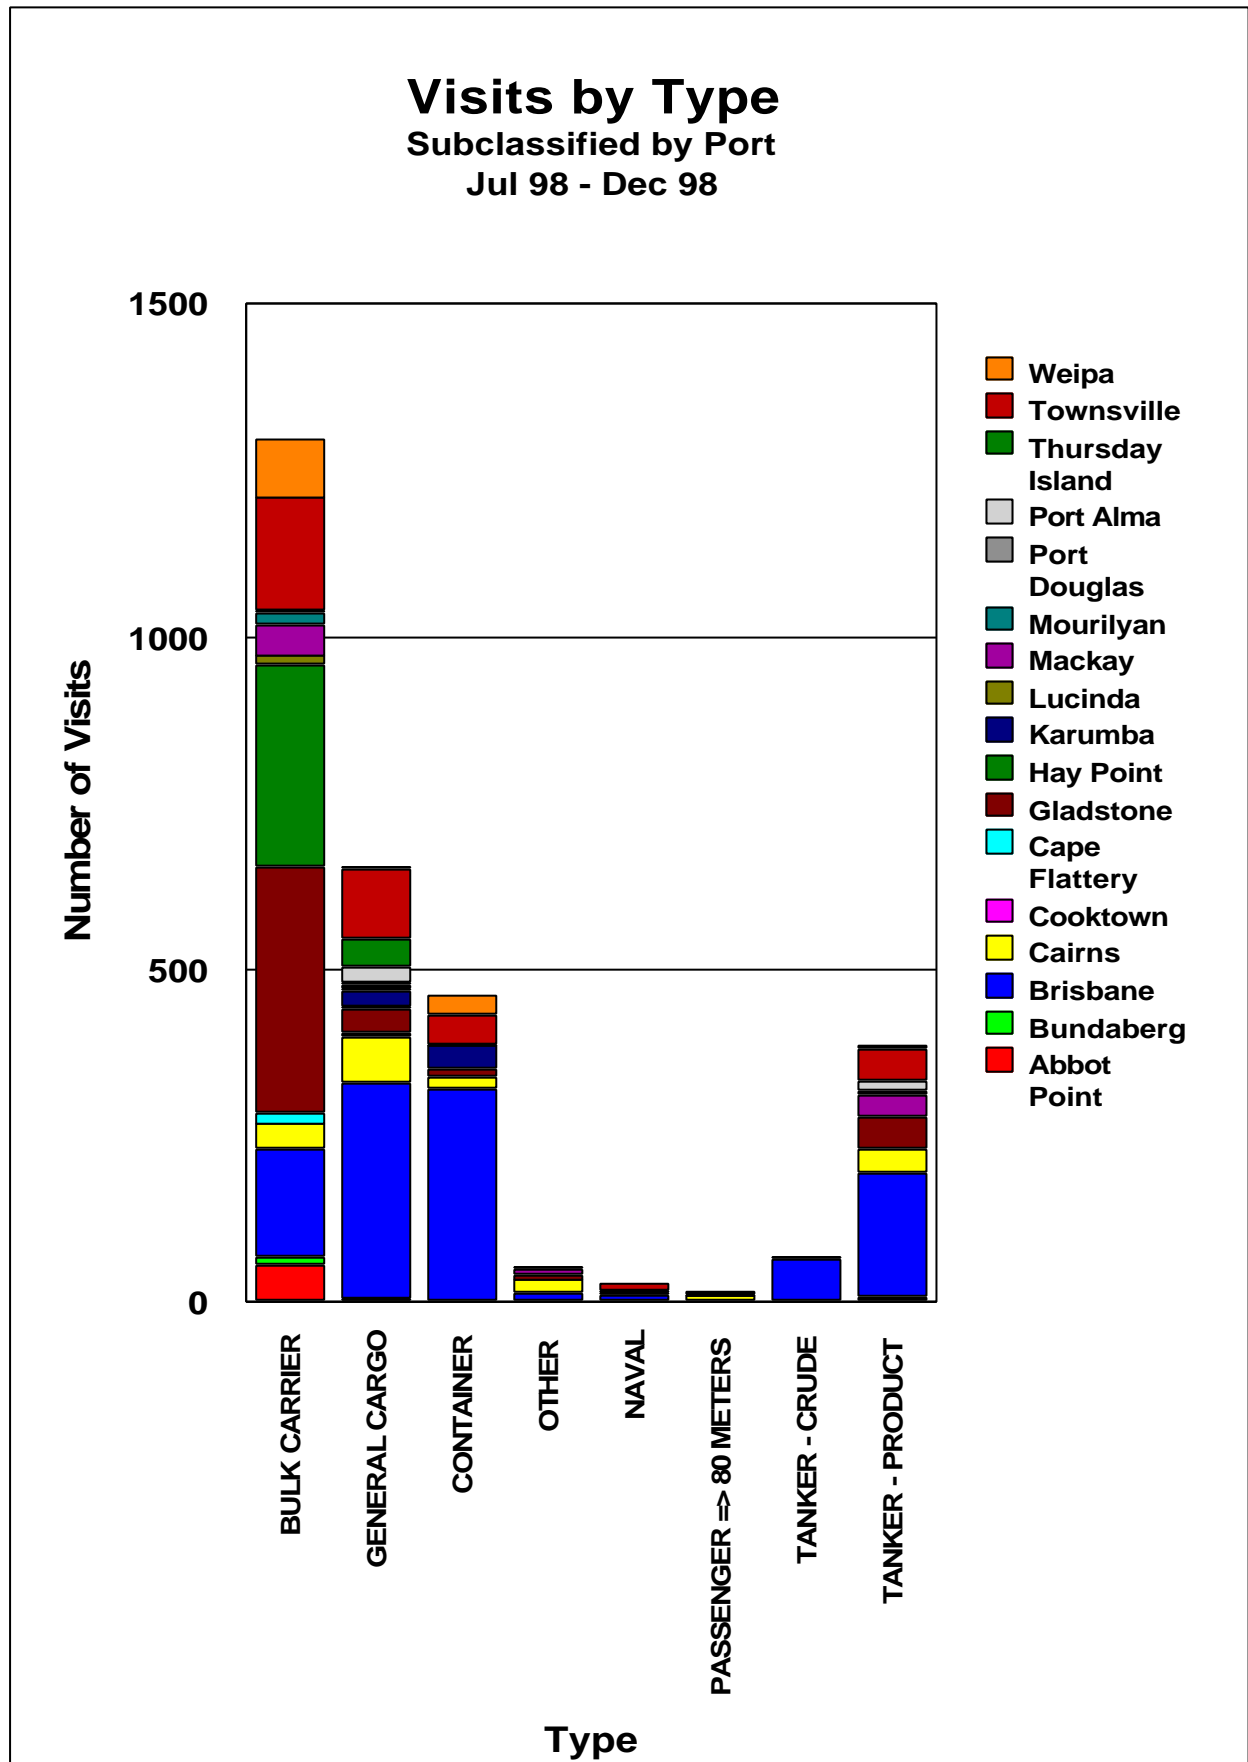

Figure 16: Visits to Queensland by Ship type, July 1997 to December 1997.

Figure 17: Visits to Queensland by Ship type, January 1998 to June 1998.

Figure 18: Visits to Queensland by Ship type, July 1998 to December 1998.

Figure 19: Visits to Queensland by Ship type, January 1999 to June 1999.