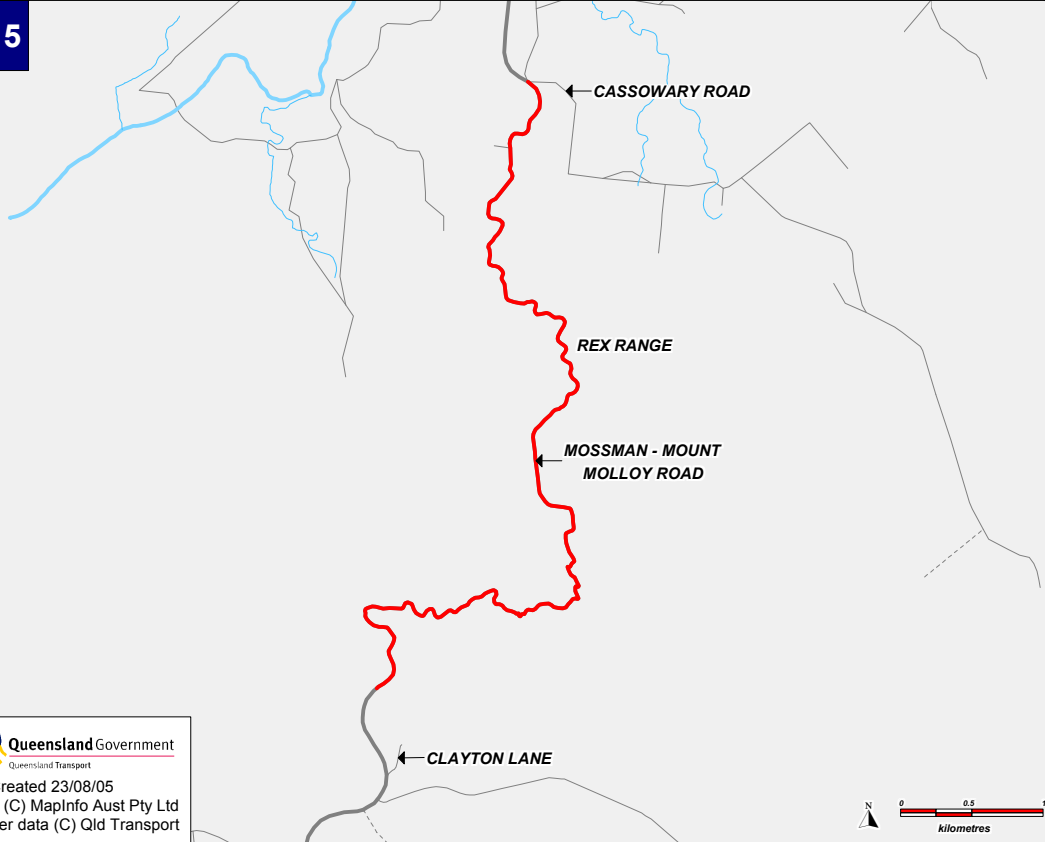

NC 5

Map Created 23/08/05
SDRN (C) MapInfo Aust Pty Ltd
All other data (C) Qld Transport