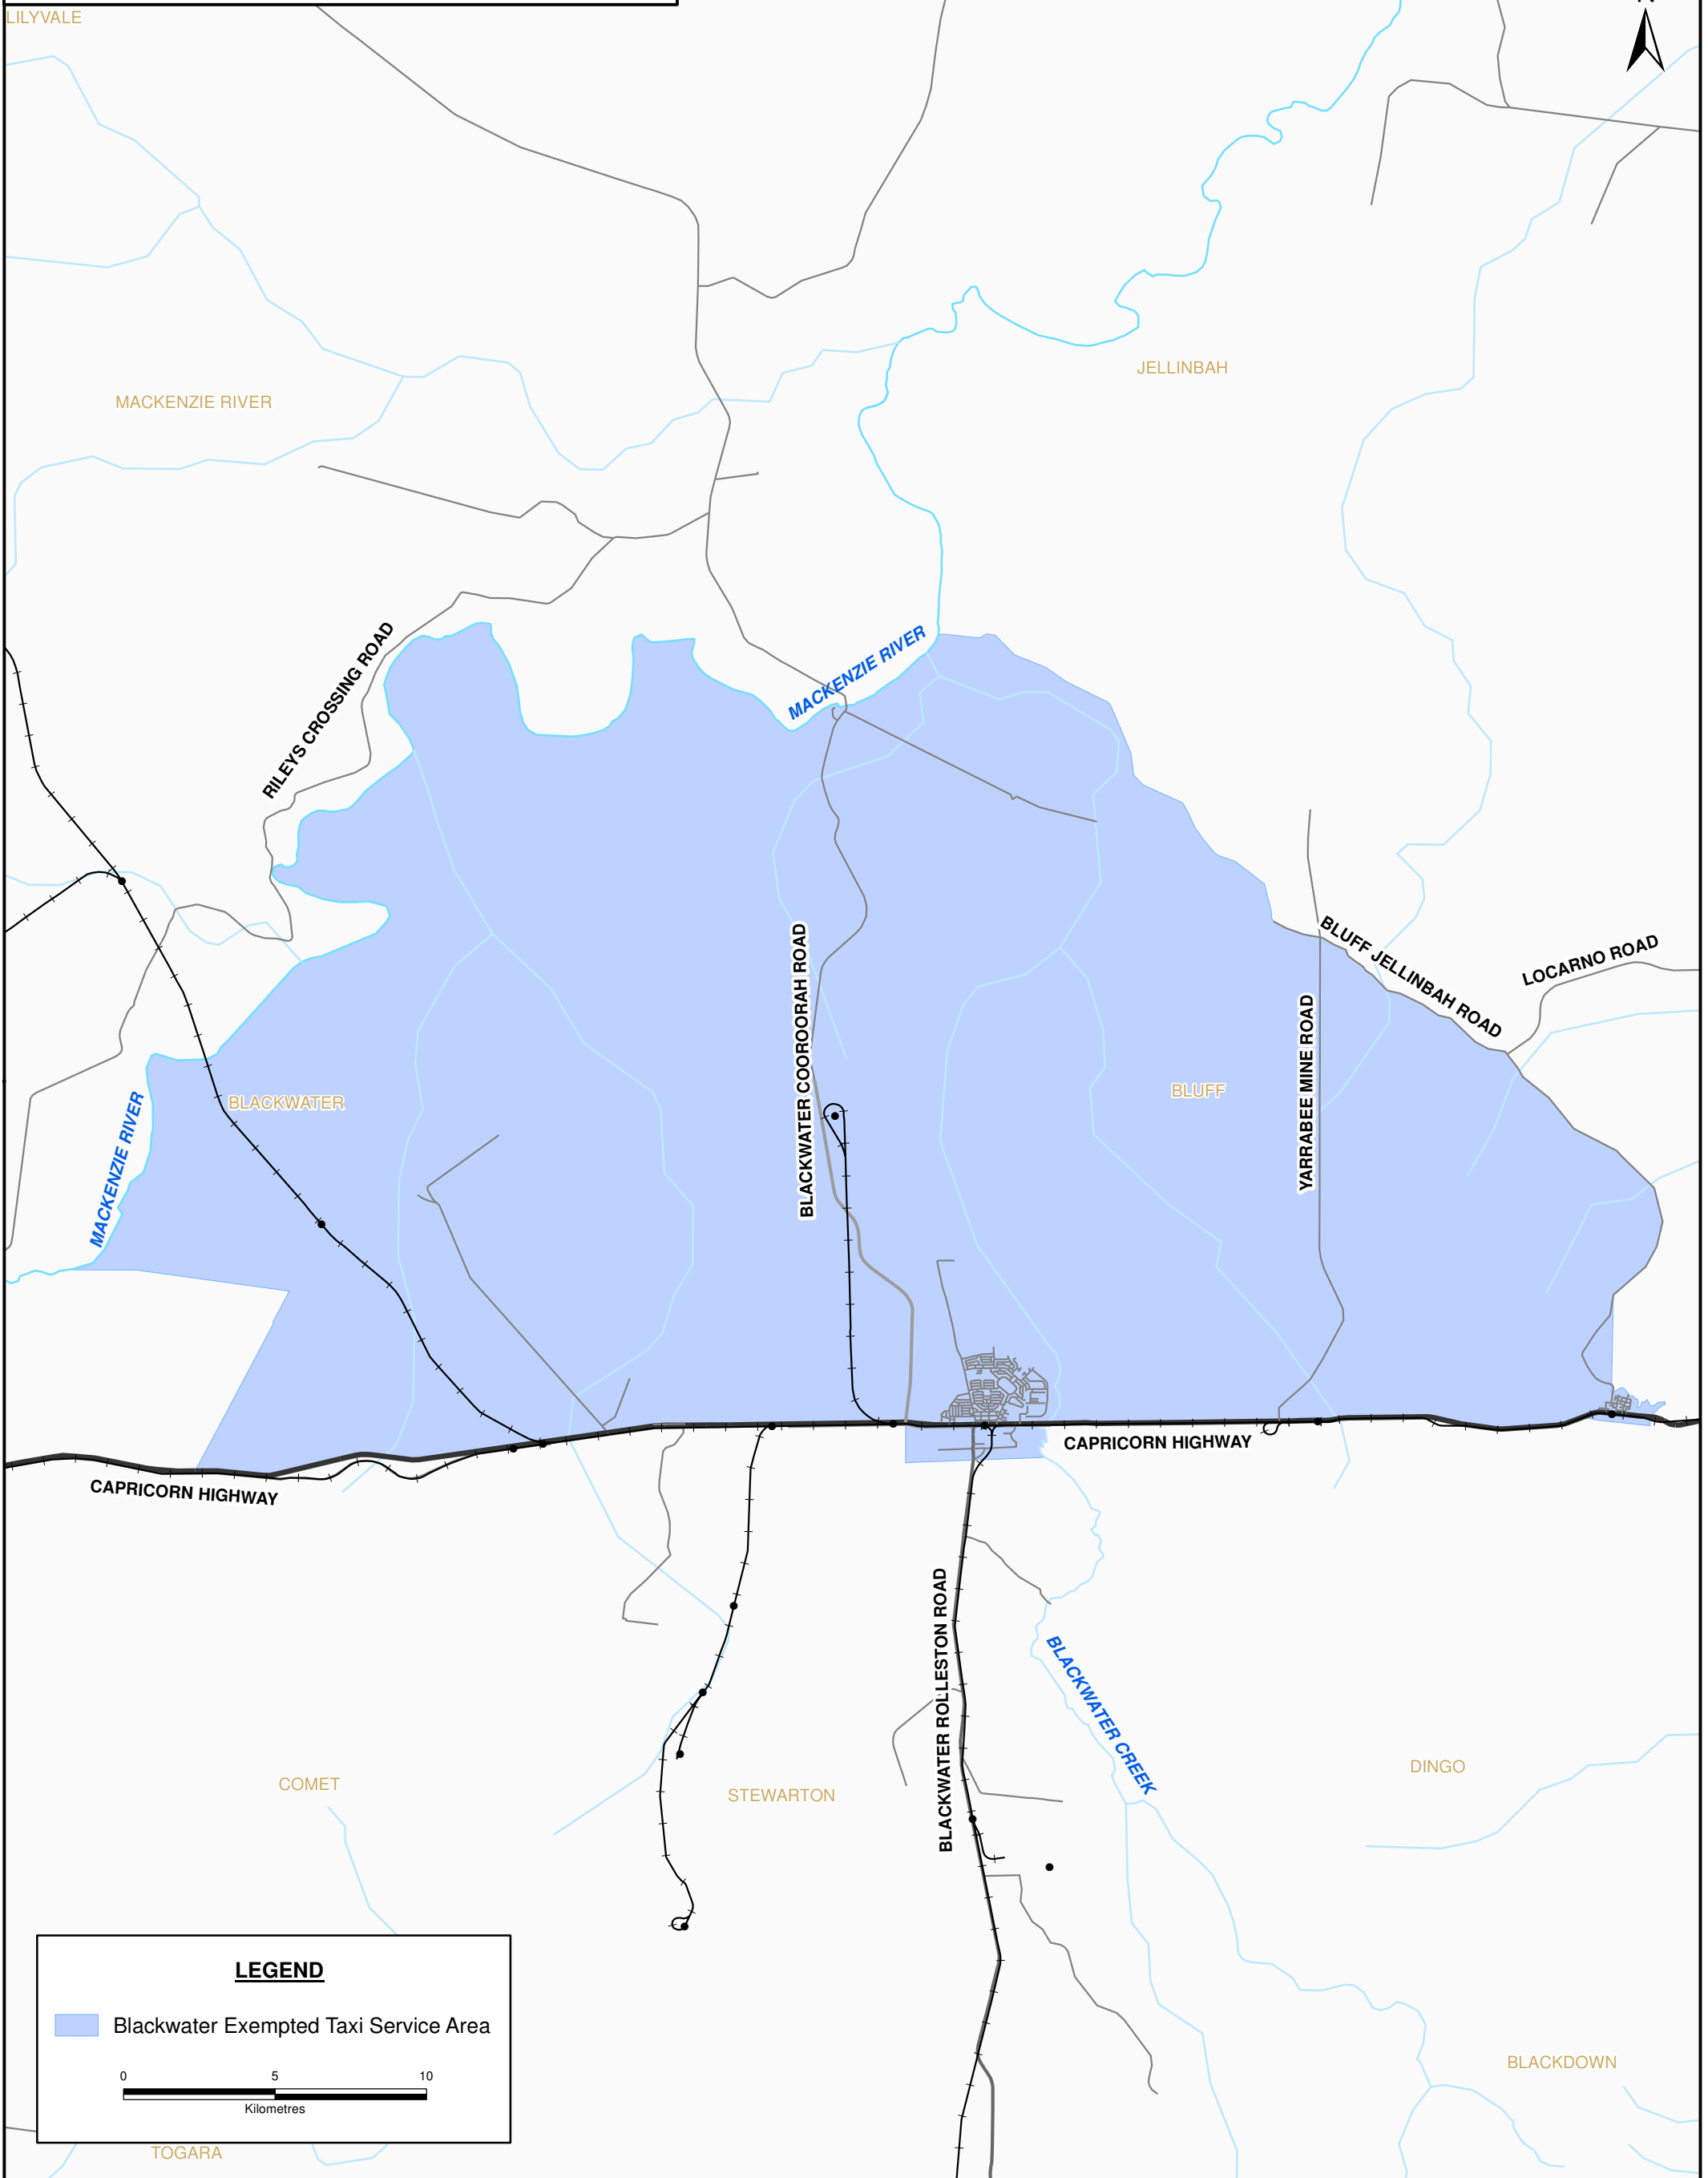

Blackwater Exempted Taxi Service Area

LEGEND

Blackwater Exempted Taxi Service Area

Produced by:
Customer Technology, Business Systems Services
TransLink Division
Department of Transport and Main Roads
email: ptgishelp@tmr.qld.gov.au

DATE	JOB No	DMS No	INITIAL	REV
04/10/13	2403/13	-	JSS	A