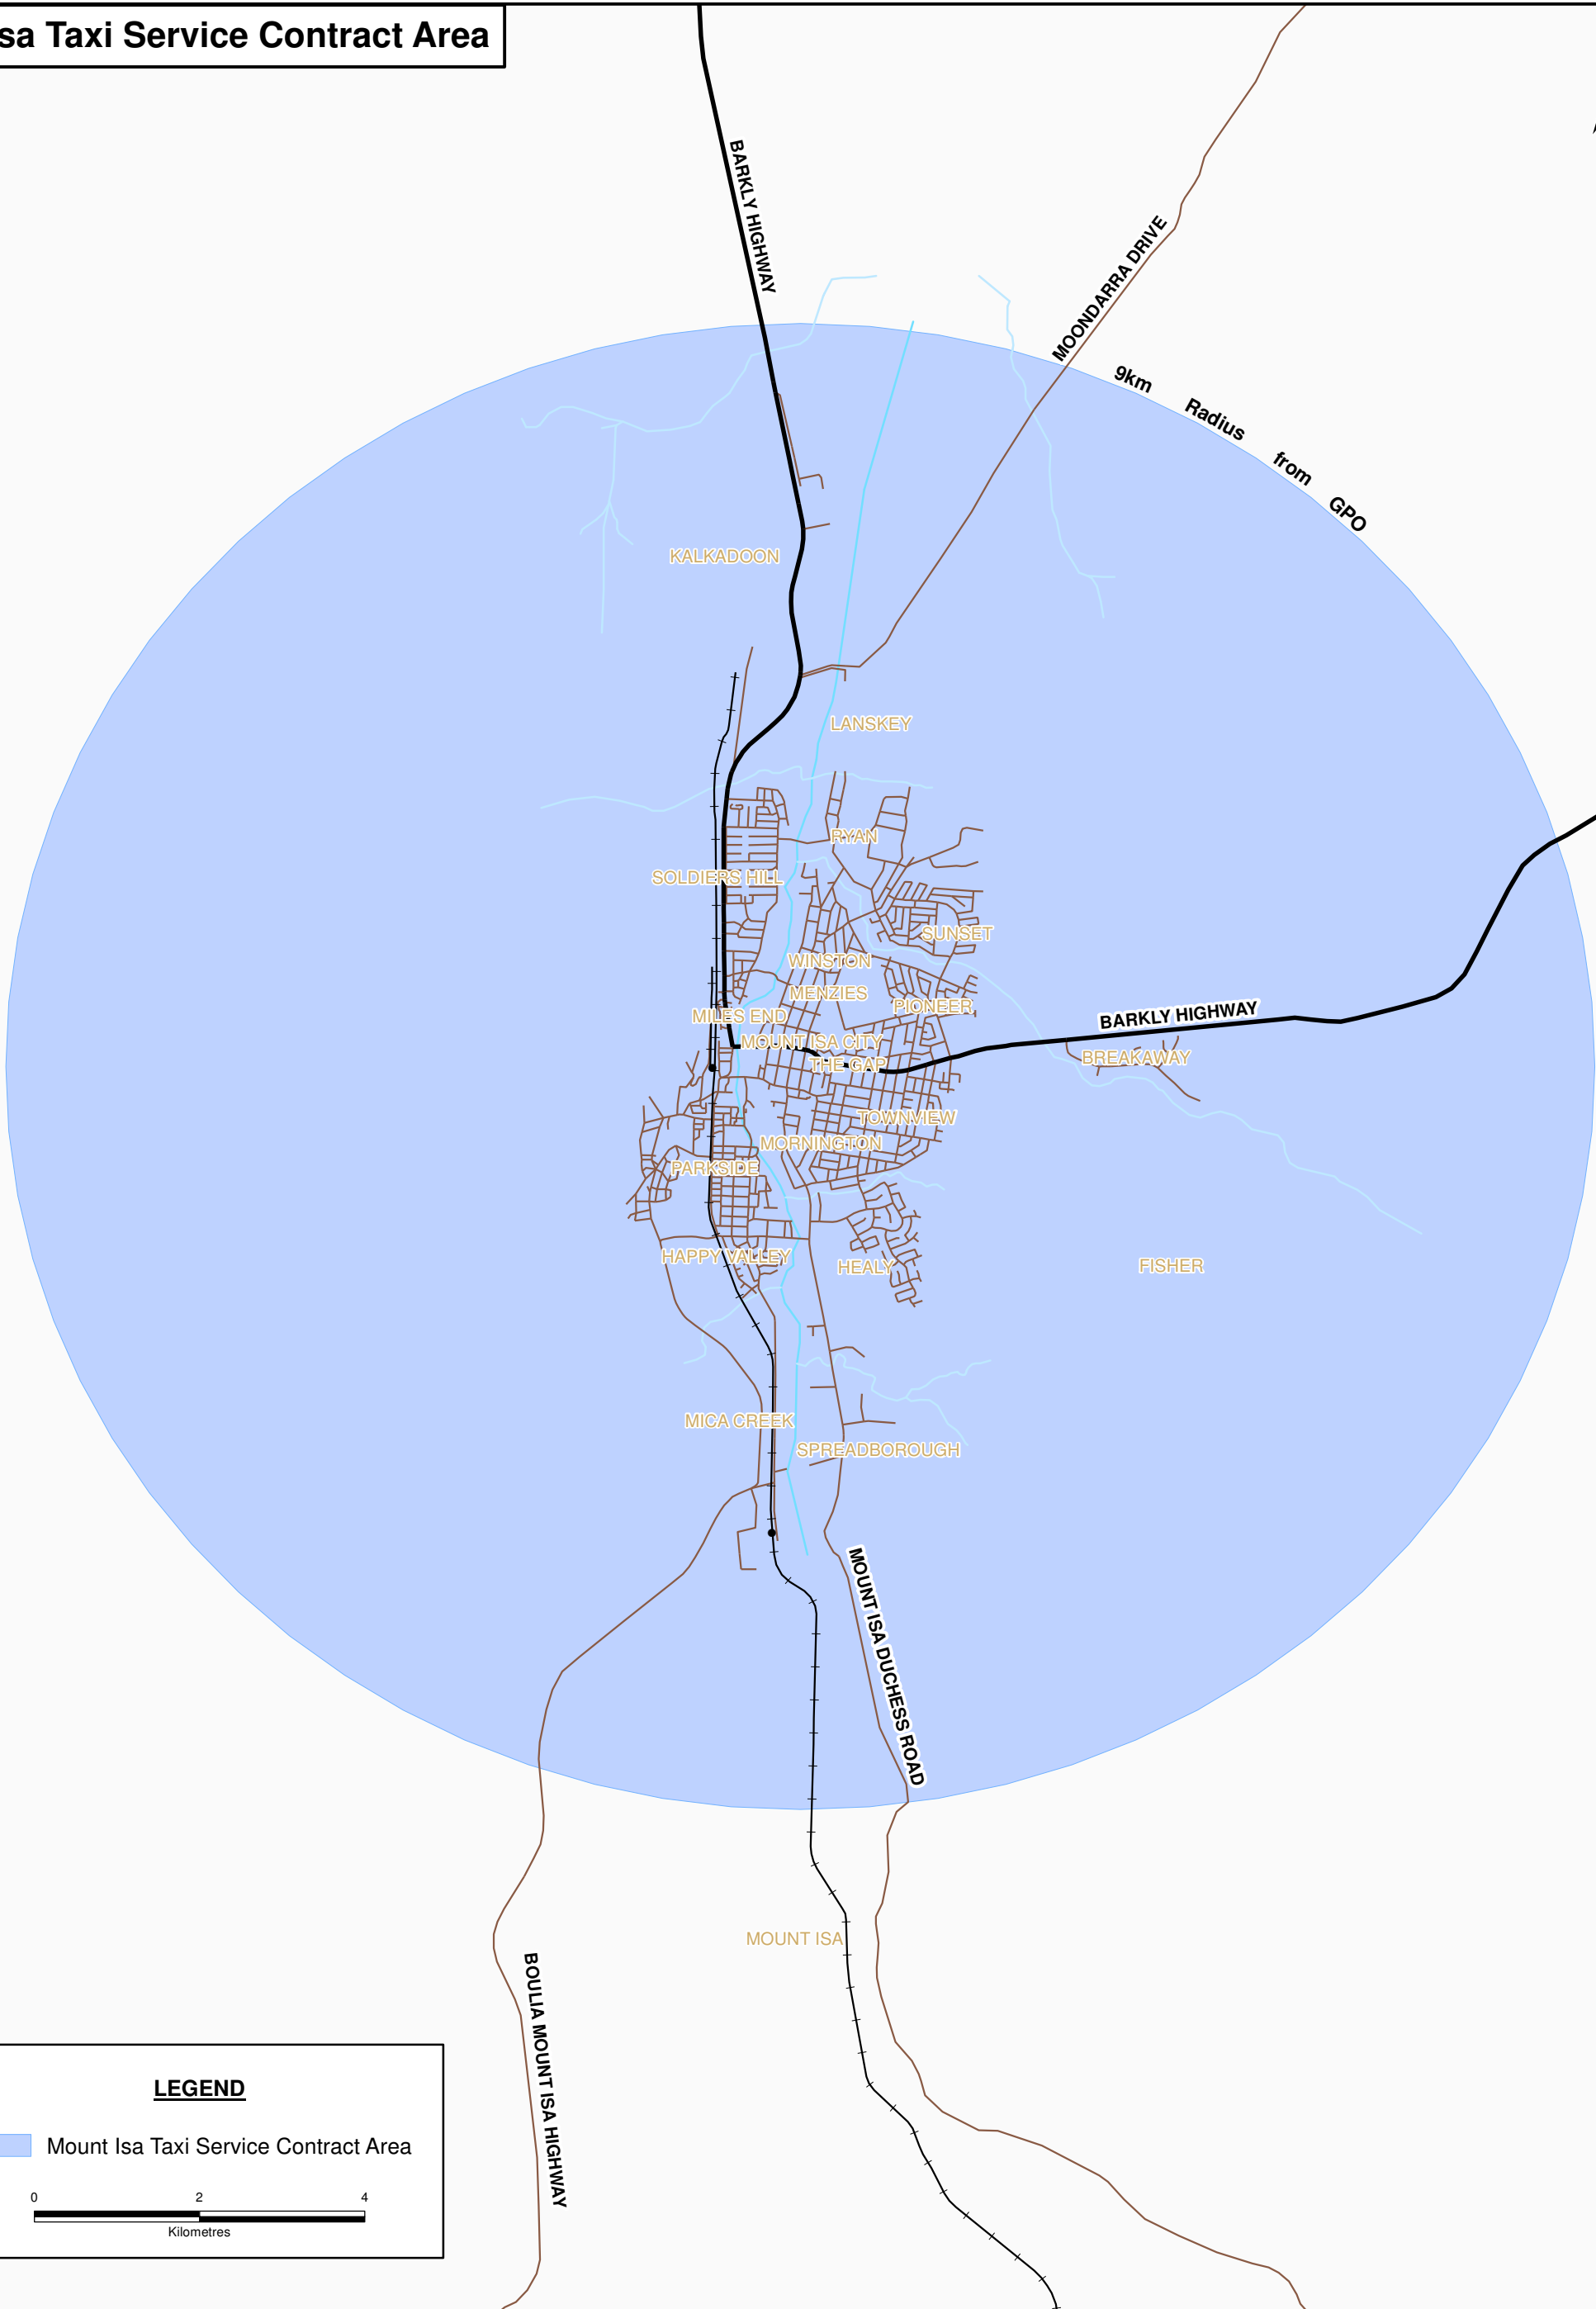

Mt Isa Taxi Service Contract Area

LEGEND

Mount Isa Taxi Service Contract Area

Produced by:
Customer Technology, Business Systems Services
TransLink Division
Department of Transport and Main Roads
email: ptgishelp@tmr.qld.gov.au

DATE	JOB No	DMS No	INITIAL	REV
10/09/13	-	-	JSS	A