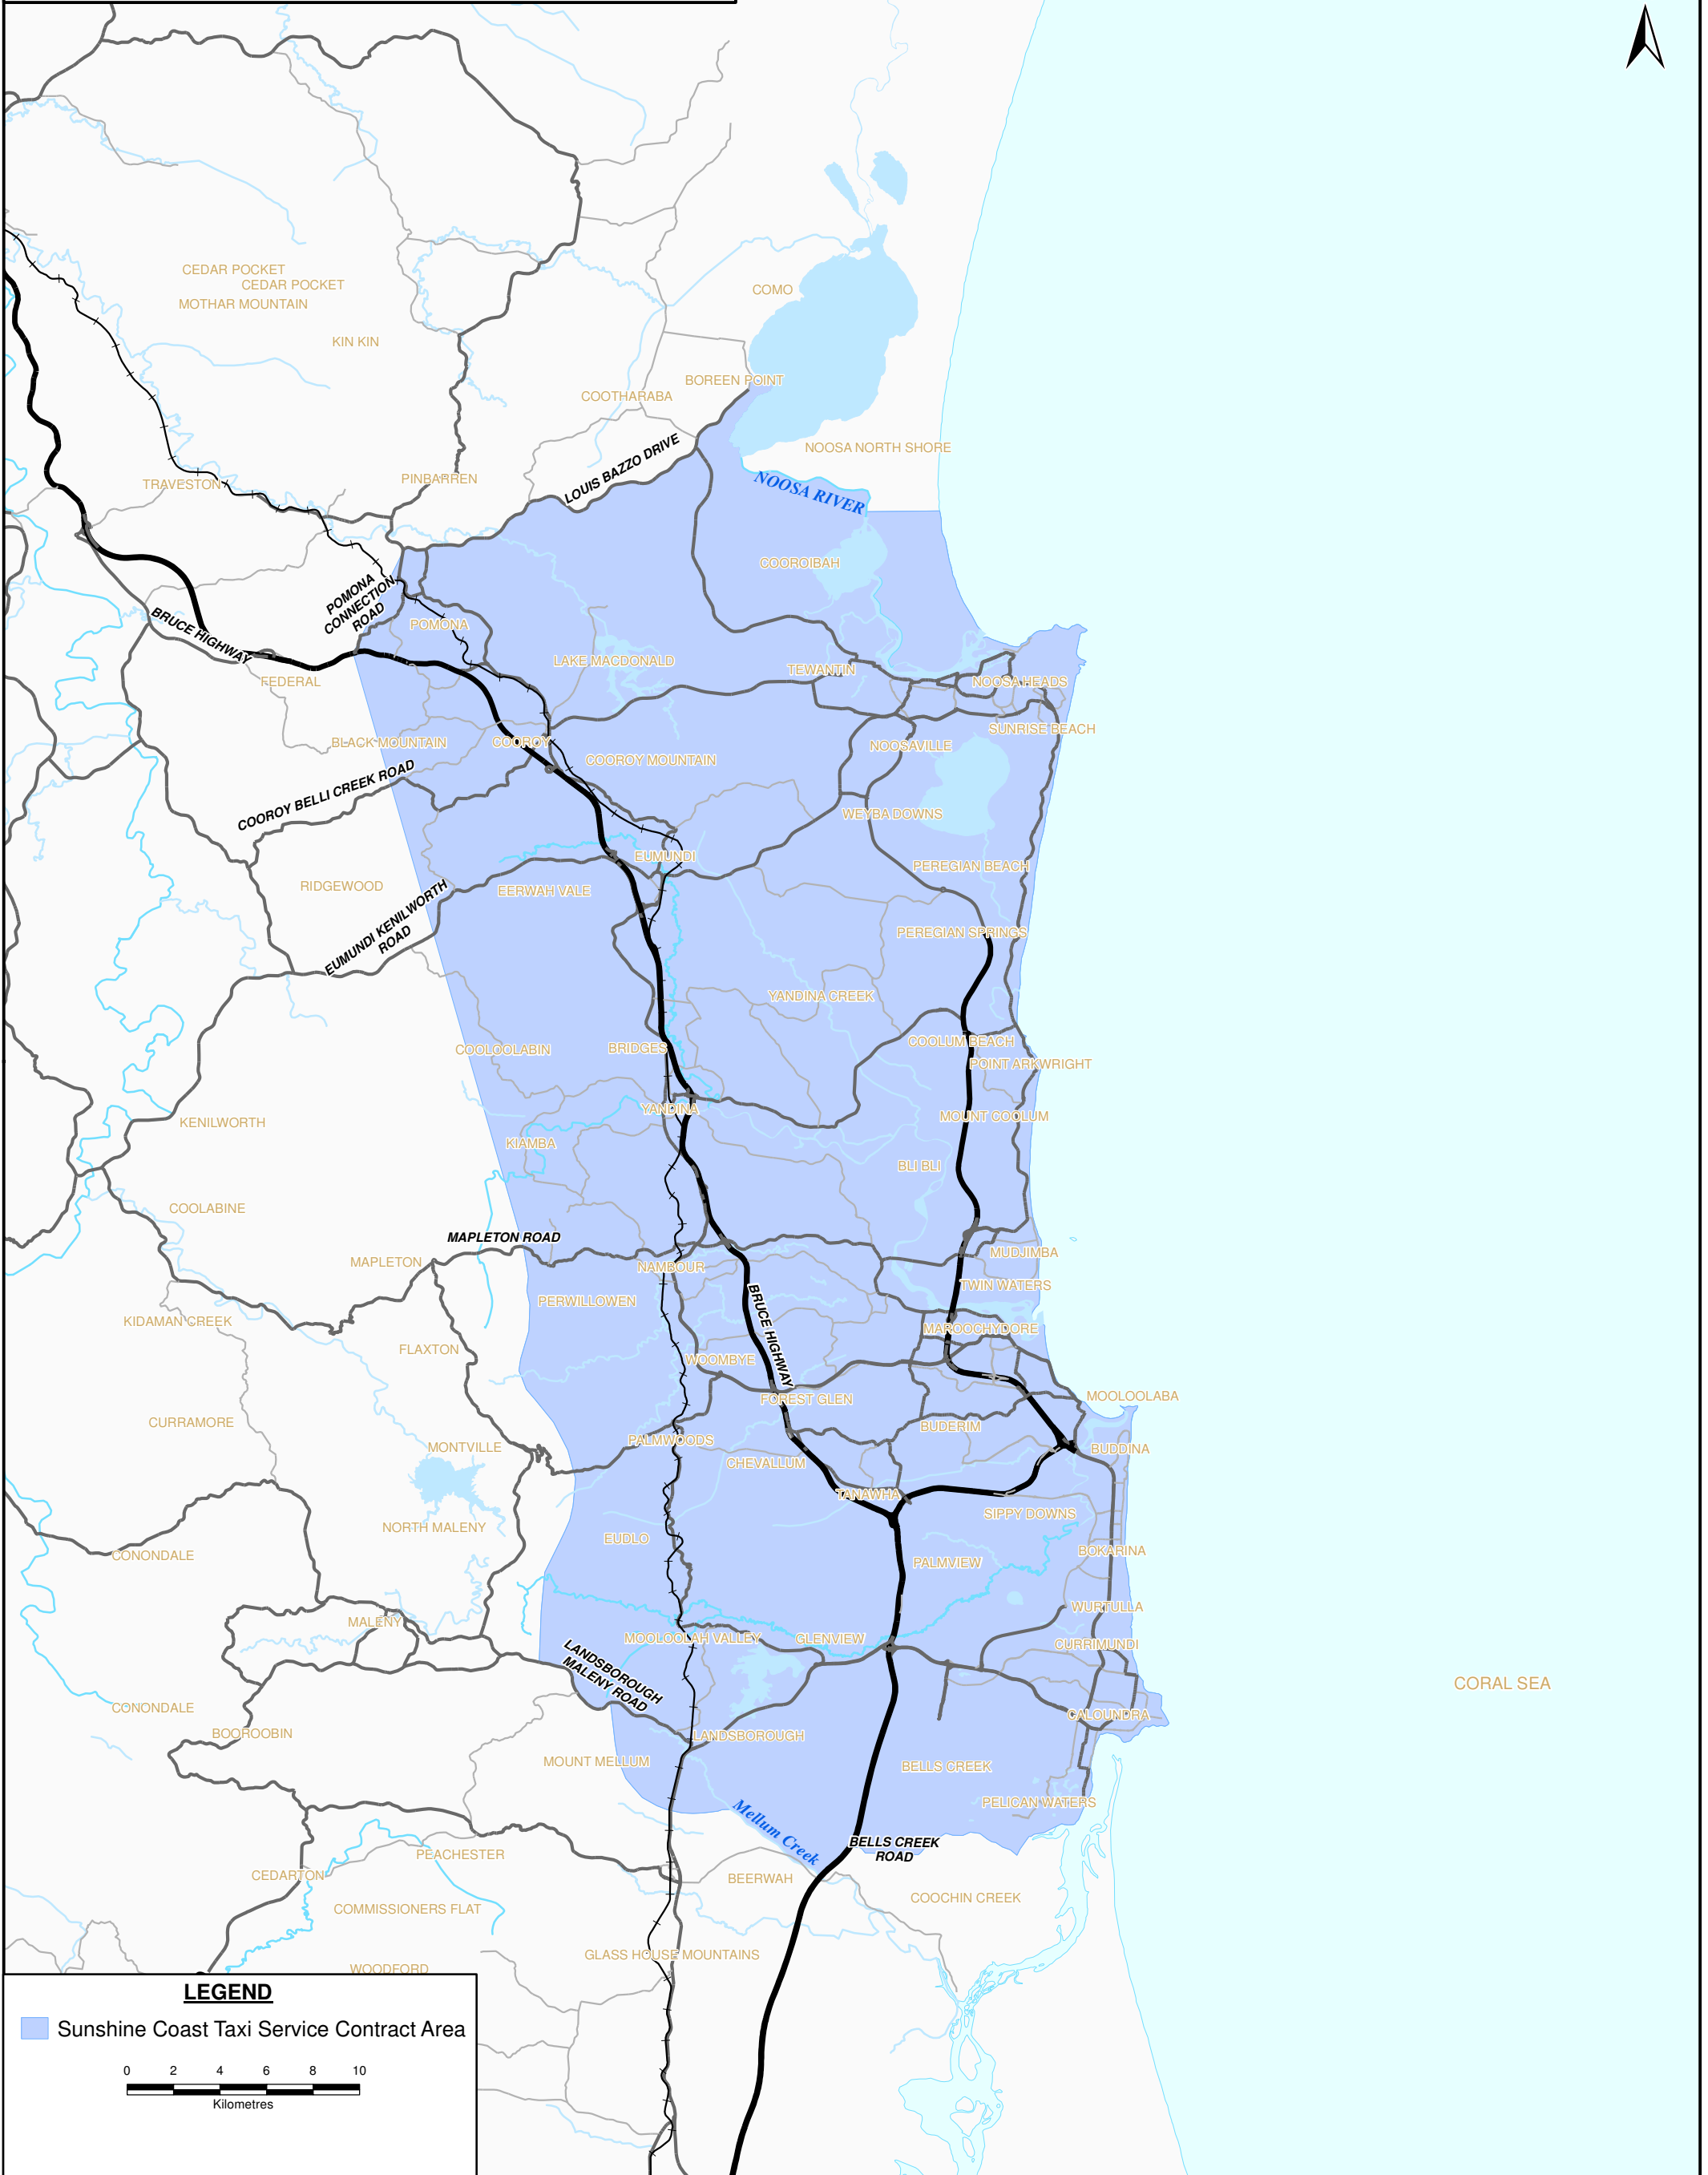

Sunshine Coast Tax Service Contract Area

LEGEND

Sunshine Coast Tax Service Contract Area

Produced by:
Customer Technology, Business Systems Services
TransLink Division
Department of Transport and Main Roads
email: ptgishelp@tmr.qld.gov.au

Queensland
Government

DATE	JOB No	DMS No	INITIAL	REV
10/09/13	-	-	JSS	A