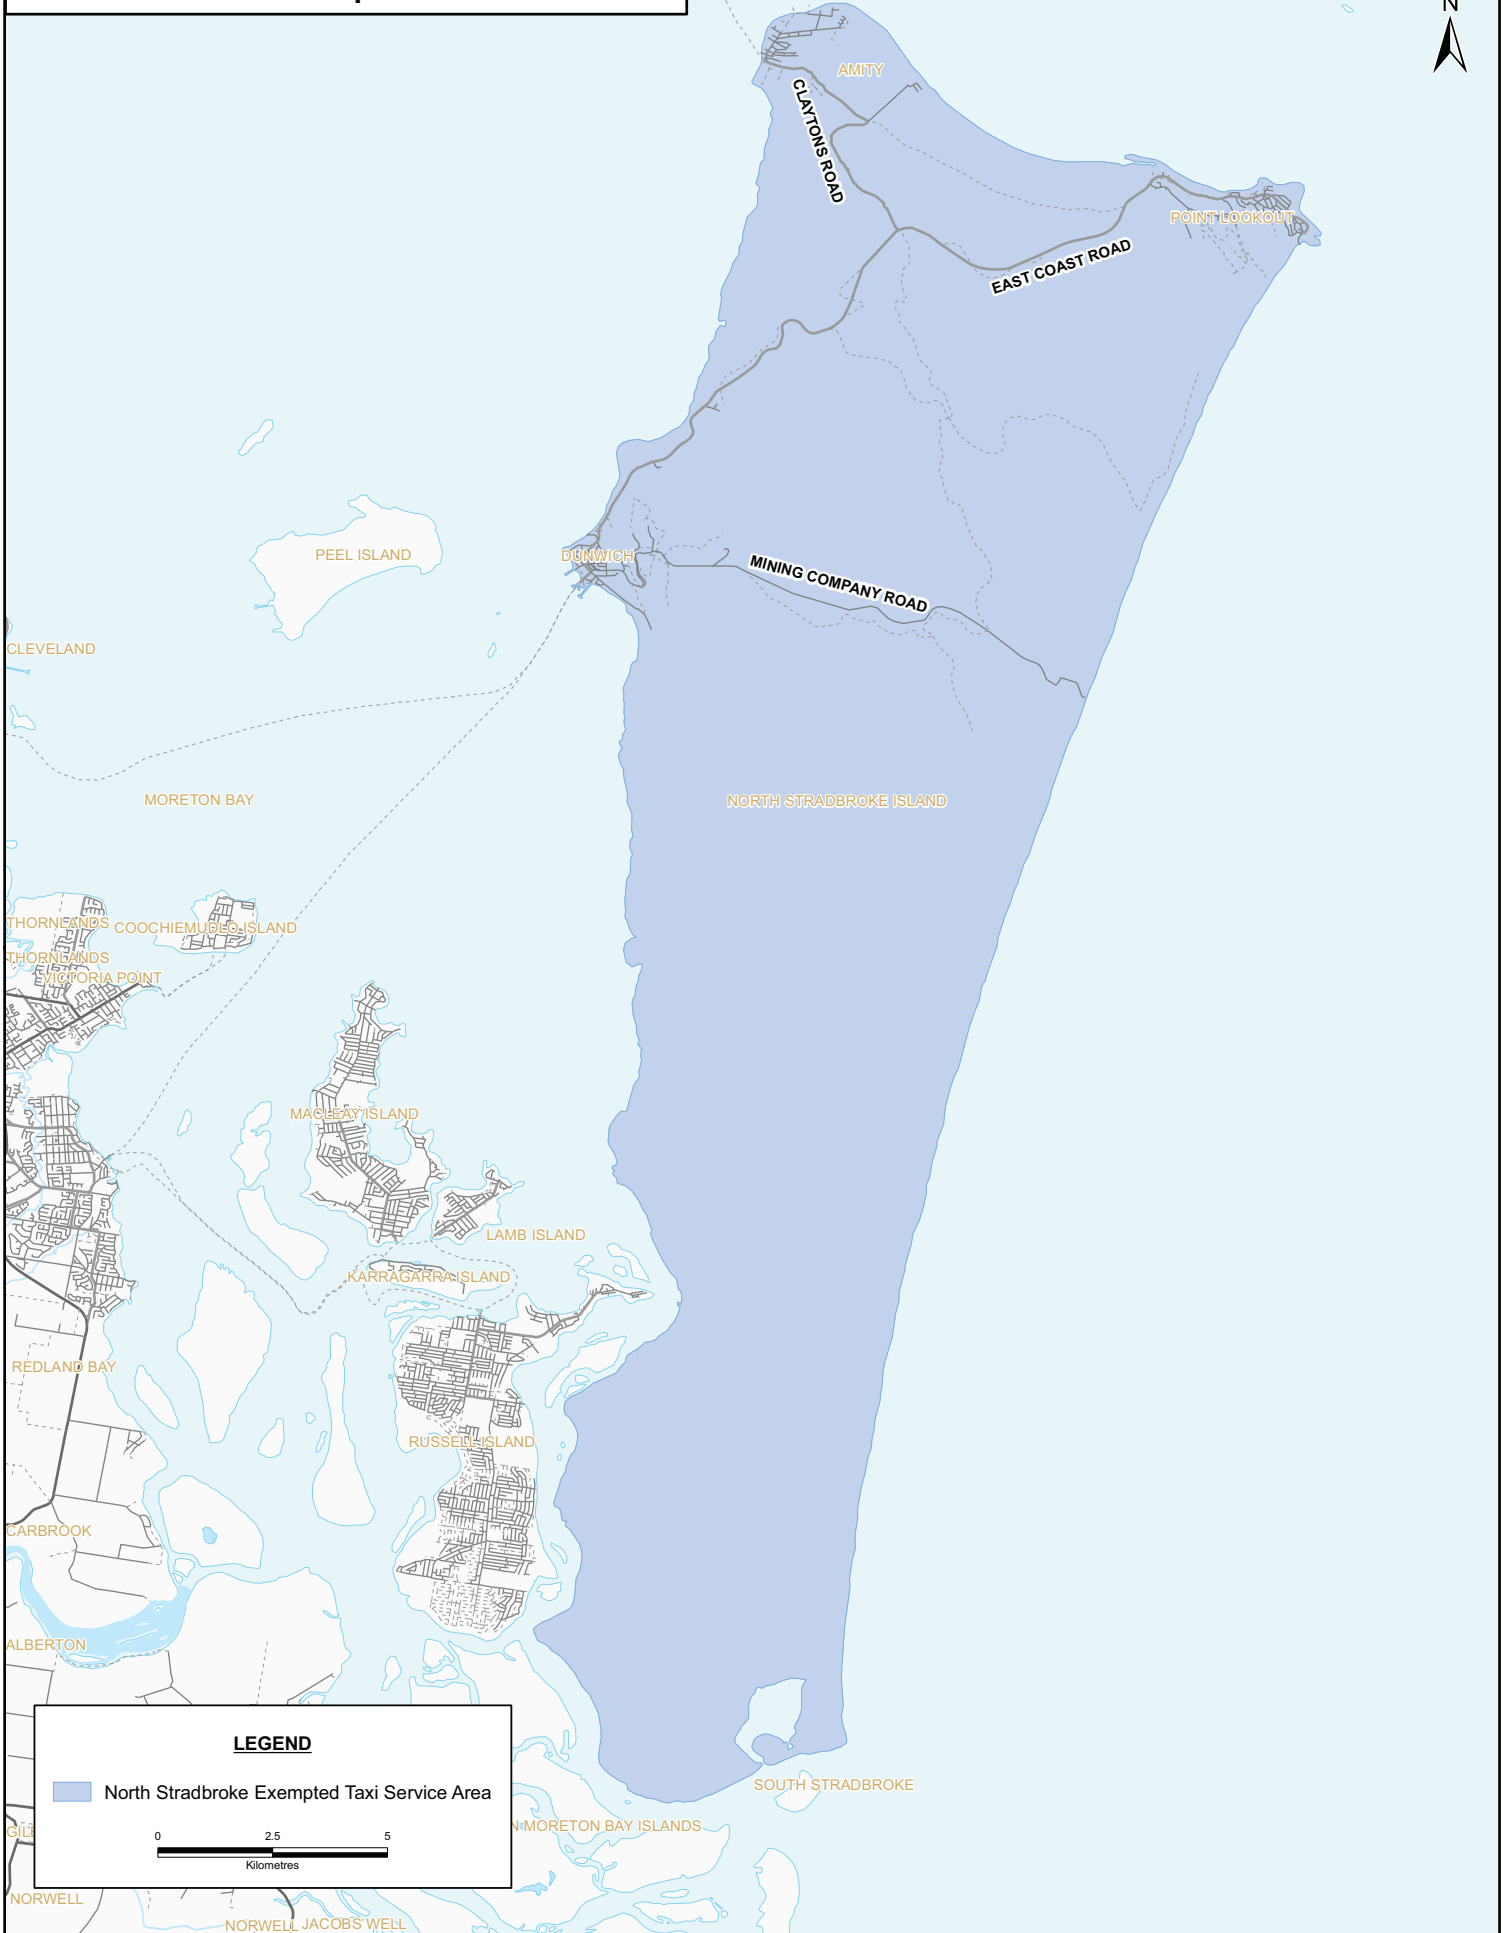

North Stradbroke Exempted Taxi Service Area

Produced by:
Technology and Innovation Unit
Passenger Transport Division
Department of Transport and Main Roads
email: ptgishelp@tmr.qld.gov.au

DATE	JOB No	DMS No	INITIAL	REV
27/06/11	-	-	DBJ	A