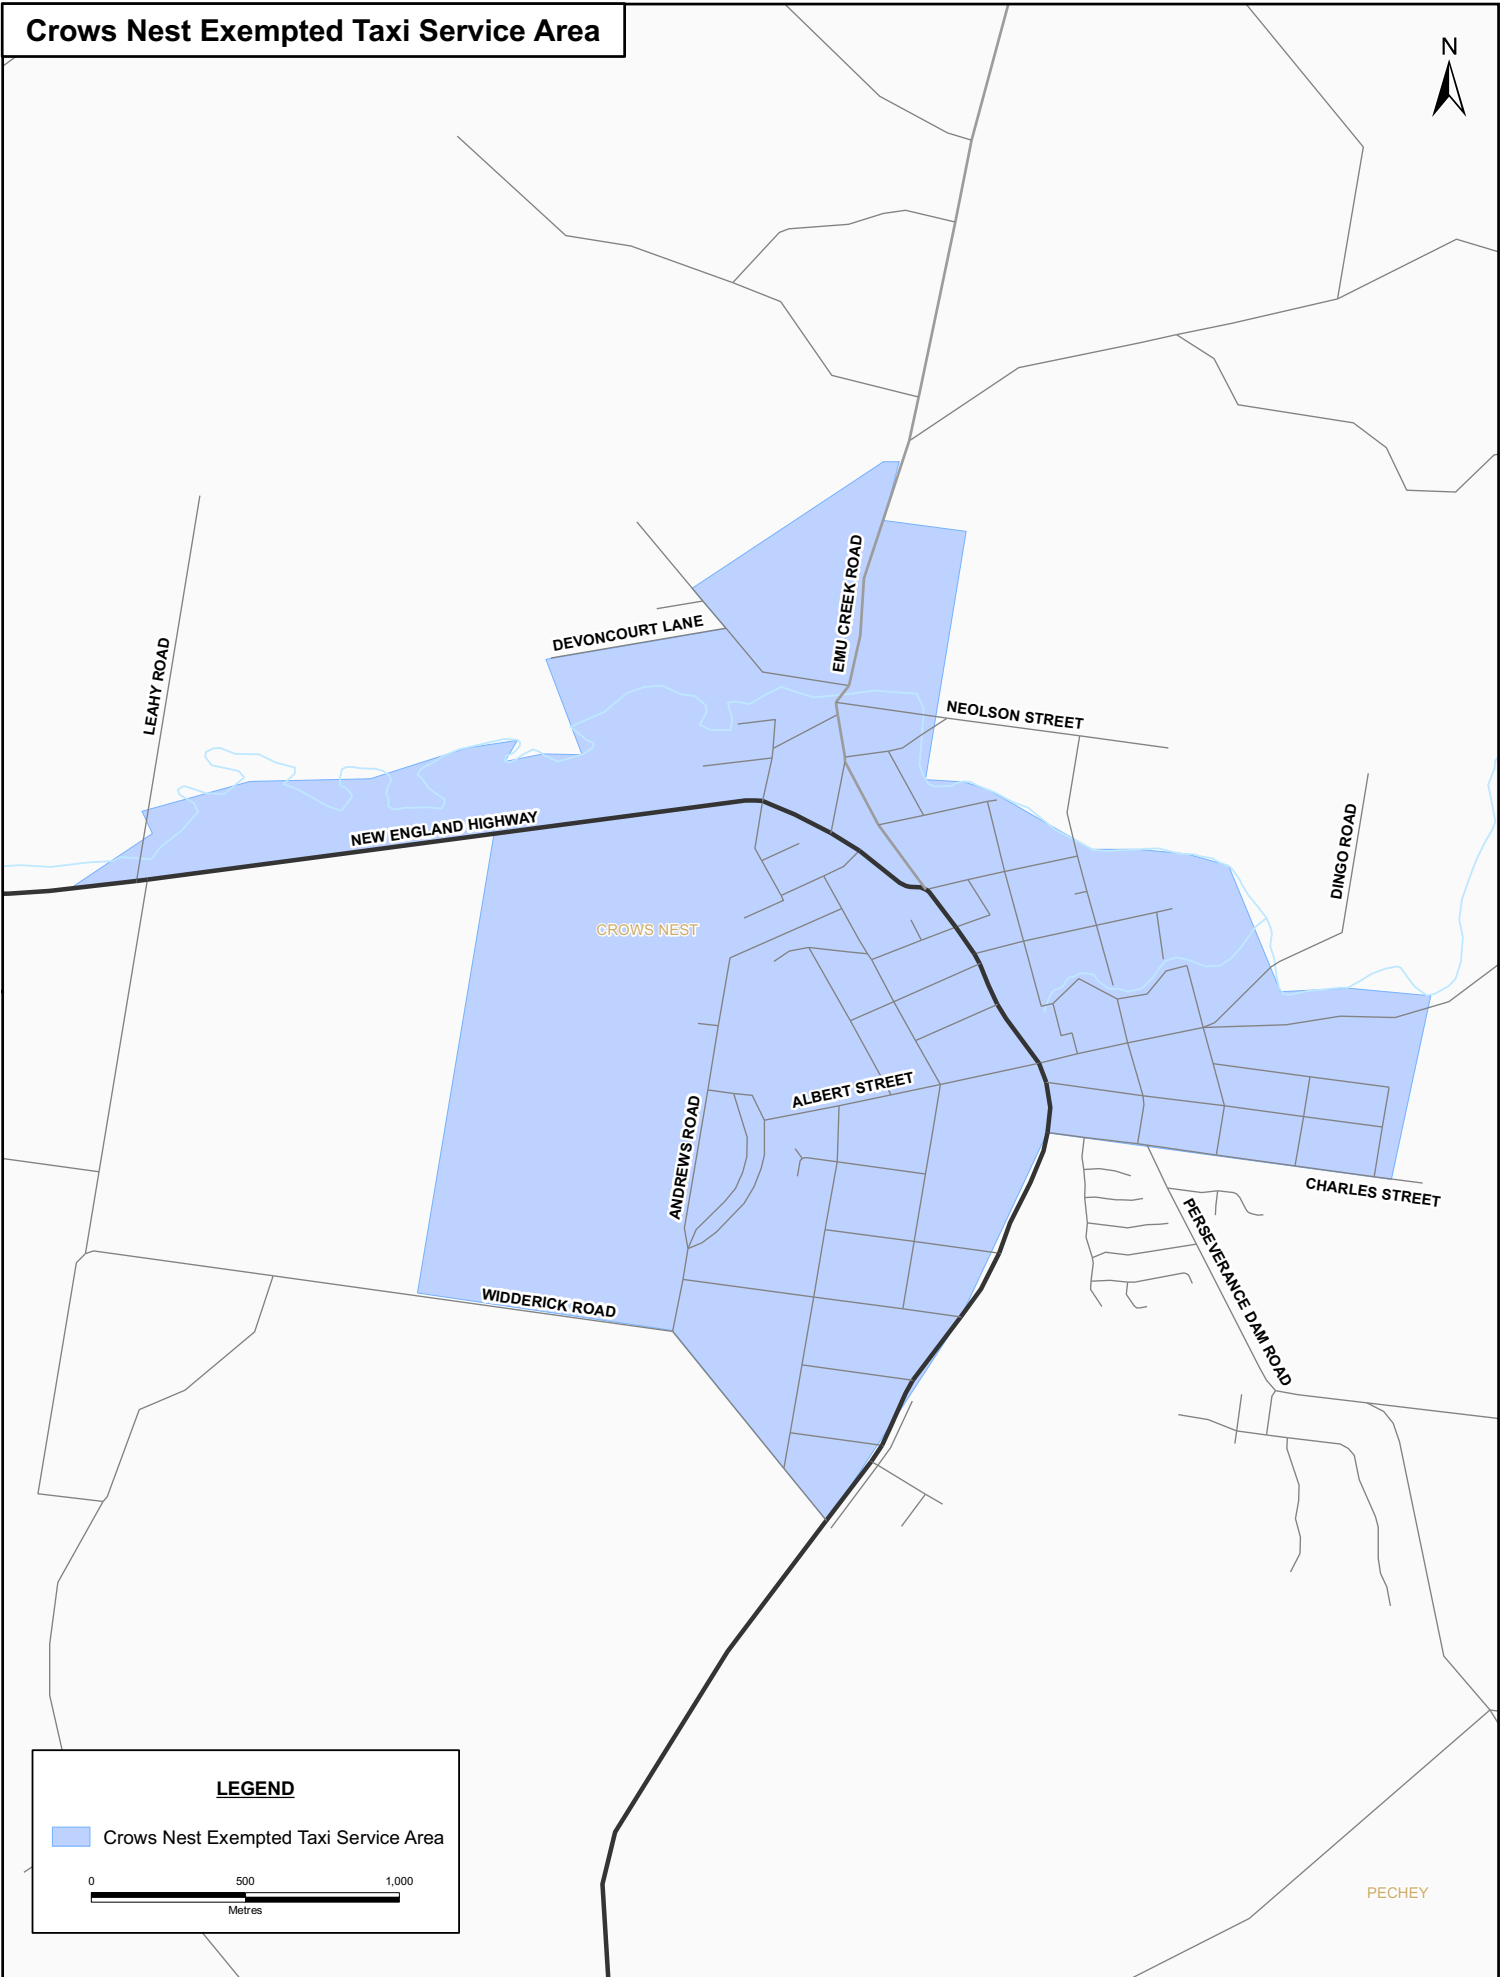

Crows Nest Exempted Taxi Service Area

LEGEND

Crows Nest Exempted Taxi Service Area

Produced by:
Technology and Innovation Unit
Passenger Transport Division
Department of Transport and Main Roads
email: ptgishelp@tmr.qld.gov.au

DATE	JOB No	DMS No	INITIAL	REV
02/08/11	-	-	JAR	A